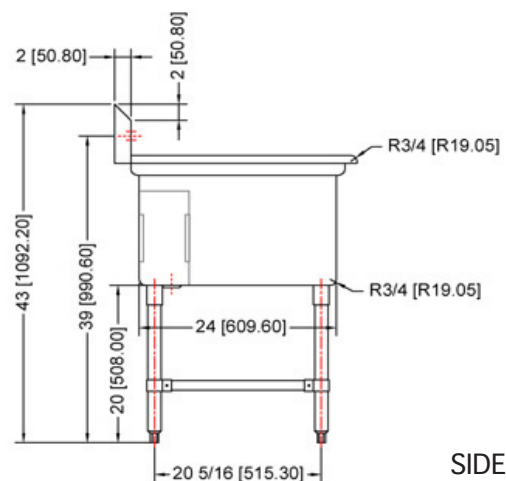

TSS-2424-RL24 SINGLE SINK, TWO DRAINBOARDS

Characteristics

- 304 stainless steel
- Well polished welded seams
- Die-stamped creased drainboards for positive drainage
- Curved corners and rolled edges
- 9" Backsplash with 45° return
- Stainless steel legs, braces, bulletfeet and socket
- Faucet width: 8"
- 18 gauge stainless steel