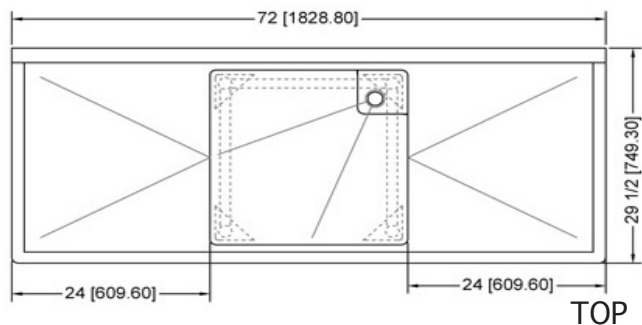

TSS-2424-RL24 SINGLE SINK, TWO DRAINBOARDS

Characteristics

- 304 stainless steel
- Well polished welded seams
- Die-stamped creased drainboards for positive drainage
- Curved corners and rolled edges
- 9" Backsplash with 45° return
- Stainless steel legs, braces, bulletfeet and socket
- Faucet width: 8"
- 18 gauge stainless steel