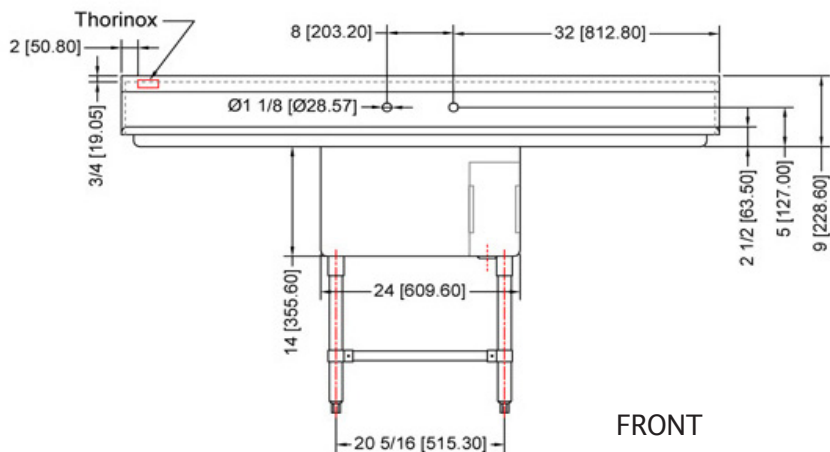

TSS-2424-RL24 SINGLE SINK, TWO DRAINBOARDS

Characteristics

- 304 stainless steel
- Well polished welded seams
- Die-stamped creased drainboards for positive drainage
- Curved corners and rolled edges
- 9" Backsplash with 45° return
- Stainless steel legs, braces, bulletfeet and socket
- Faucet width: 8"
- 18 gauge stainless steel