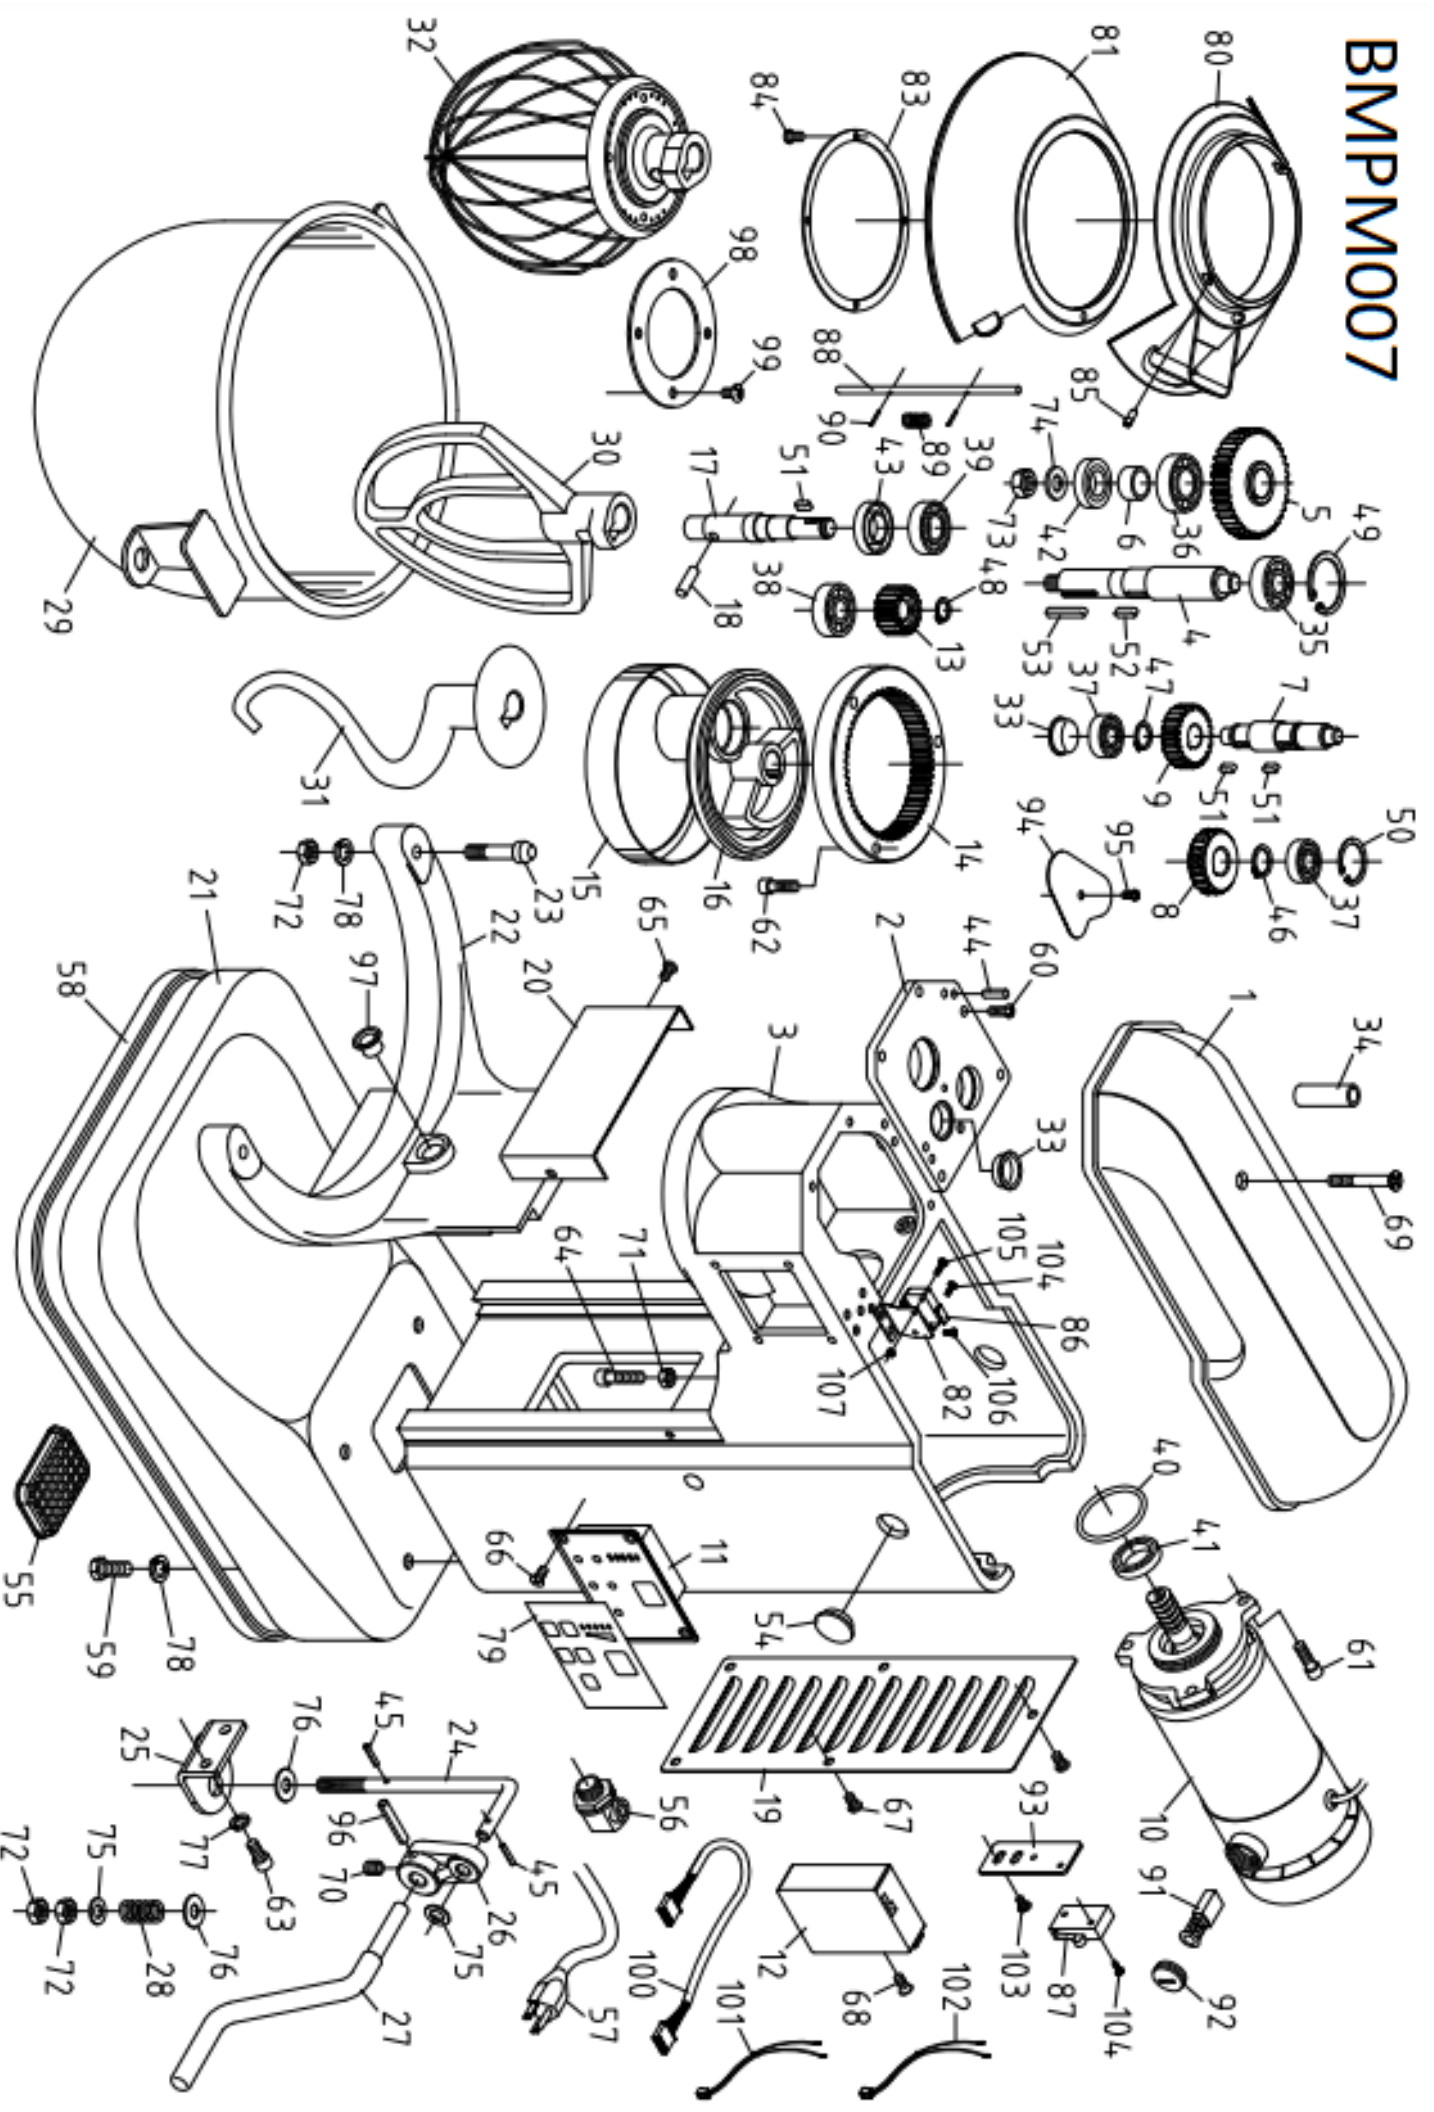

BakeMax BMPM007 7 Quart Planetary Mixer Parts Breakdown

Questions? OEM Parts? Contact Us:

Toll Free: 1-800-565-2253

Email: Info@BakeMax.com

www.BakeMax.com

BMPM007

BakeMax BMPM007 Parts List

#	Part #	Description	Qty	#	Part #	Description	Qty
1	11007-01-001	Top cover	1	55	11007-09-007	Plastic plug	1
2	11007-01-004	Gear Housing Cover	1	57	CABLE-16-3C-CE	Cable	1
3	11007-01-005	Column	1	59	S-5/16*3/4	Bolt	4
4	11007-02-001	Center Shaft	1	60	S+R3/16*1/2	Screw	5
5	11007-02-003/A/B	Gear-center Shaft	1	61	S-C-1/4*5/8	Mach Screw	3
6	11007-02-010	Spacer	1	62	S-C-1/4*5/8	Mach Screw	3
7	11007-04-001	Worm Gear Shaft	1	63	S-C-1/4*1/2	Mach Screw	2
8	GM07-04-002	Worm Gear	1	64	S-1/4*1	Bolt	1
9	11007-04-003/A/B	Gear-Worm gear shaft	1	65	S+R3/16*1/4	Screw	2
10	11007-05-001	Motor	1	66	S+F1/8*3/8	Screw	4
11	11007-07-001	Control Panel	1	67	S+R3/16*1/4	Screw	5
12	XL615	IC board	1	68	S+F3/16*1/4	Screw	2
13	11007-08-001	Internal Pinion (18T)	1	69	S+F3/16*2	Flat Screw	1
14	11007-08-002A	Internal Drive Gear (60T)	1	70	S-S5/16*3/8	Screw	1
15	11007-08-003	Head ring	1	71	NUT-1/4*20NC	Nut	1
16	11007-08-004	Planetary Head	1	72	NUT-5/16*18NC	Nut	4
17	11007-08-005	Planetary Shaft	1	73	NUT-3/8*16NC	Nut	1
18	11007-08-007	Tapered Pin	1	74	WB-3/8	Flat washer	1
19	11007-09-002	Rear plate	1	75	WB-5/16	Flat washer	2
20	11007-09-003	Front Cover	1	76	WB-5/16	Flat washer	2
21	11007-09-004	Base	1	77	SW-1/4	Spring Washer	2
22	11007-10-001	Bowl Support	1	78	SW-5/16	Spring Washer	6
23	11007-10-002	Bowl Pin	2	79	11007-07-001	Sticker of panel	1
24	11007-11-001	Lifting Bar	1	80	11007-13-001B	Safety guard fixed sheet	1
25	11007-11-002	Fixed Angel plate	1	81	11007-13-002B	safety guard active sheet	1
26	11007-11-003	Lifting handle bracket	1	82	11007-13-008	Seat of Limit switch	1
27	11007-11-004	Lifting Handle	1	83	11007-13-005	Fixed ring	1
28	BM10-11-005	Spring	1	84	S+R1/8*3/8	Screw	4
29	11007-12-001	Bowl	1	85	11007-13-006C	Bolt	2
30	11007-12-002	Beater	1	86	V-15-1A5	Limit switch of guard	1
31	11007-12-003	Hook	1	87	V-155-1A5	Limit switch of lifting	1
32	11007-12-004	Whip	1	88	GM07-01-010	Switch trigger pin	1
33	11012-04-008	Oil baffle	2	89	GM07-01-011	Spring	1
34	11007-01-002	Supporting tube	1	90	SPP-2*10	Spring Pin	2
35	BR-6201Z	Bearing	1	91	11007-05-002	Carbon brush	2
36	BR-6003Z	Bearing	1	92	11007-05-003	Carbon cover	2
37	BR-6000Z	Bearing	2	93	11007-11-006	Switch seat	1
38	BR-6201Z	Bearing	1	94	11007-01-006	oil Baffle	1
39	BR-6002Z	Bearing	1	95	S+R3/16*1/4	Screw	2
40	OR-G40	Oil Seal	1	96	SPP-4*30	Spring pin	1
41	OS-TC15*30*07	Oil Seal	1	97	11007-10-007	Hole Cover	1
42	OS-TC20*30*07	Oil Seal	1	100	XL612-L1	Wire for panel	1
43	OS-TC17*32*07	Oil Seal	1	101	XL612-L7	Wire for safety guard	1
44	SPP-5*16	Spring pin	2	102	XL612-L8	Wire for lifting	1
45	SPP-3*18	Spring pin	2	103	S+R3/16*3/8	Screw	2
46	CR-S16	C-Snap	1	104	S+R1/8*1/2	Screw	3
47	CR-S14	C-Snap	1	105	S+R1/8*5/8	Screw	1
48	CR-S12	C-Snap	1	106	S+R1/8*3/8	Screw	2
49	CR-S32	C-Snap	1	107	NUT-1/8*40NC	Nut	1
50	CR-S26	C-Snap	1				
51	KRR-4*4*10	Key	3				
52	KRR-4*4*15	Key	1				
53	KR-4*4*28	Key	1				