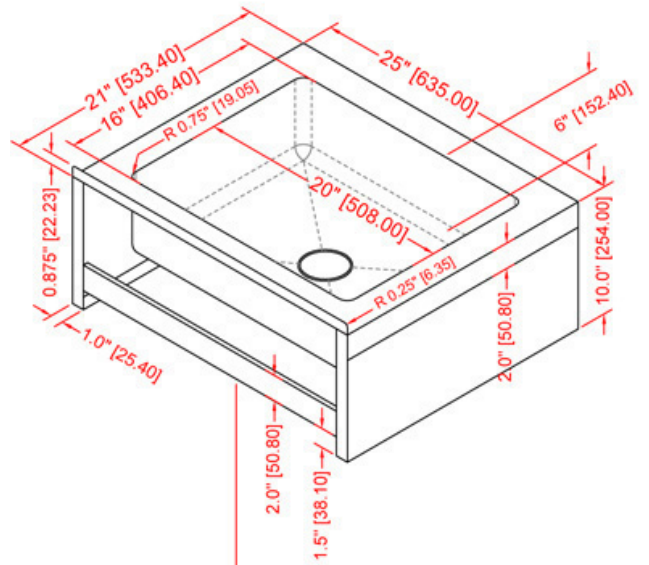

MOP SINK

TMS-2126-10

FEATURES

- ✓ Made with high quality 16 gauge, 304 stainless steel
- ✓ Dimensions: 26" x 21" x 11"
- ✓ 3" drain pipe
- ✓ Floor mounted