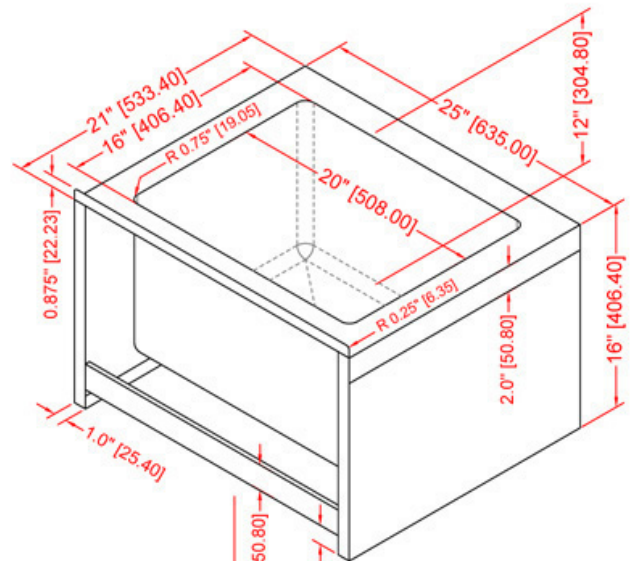

MOP SINK

TMS-2126-16

FEATURES

- ✓ Made with high quality 16 gauge, 304 stainless steel
- ✓ Dimensions: 26" x 21" x 16"
- ✓ 3" drain pipe
- ✓ Floor mounted