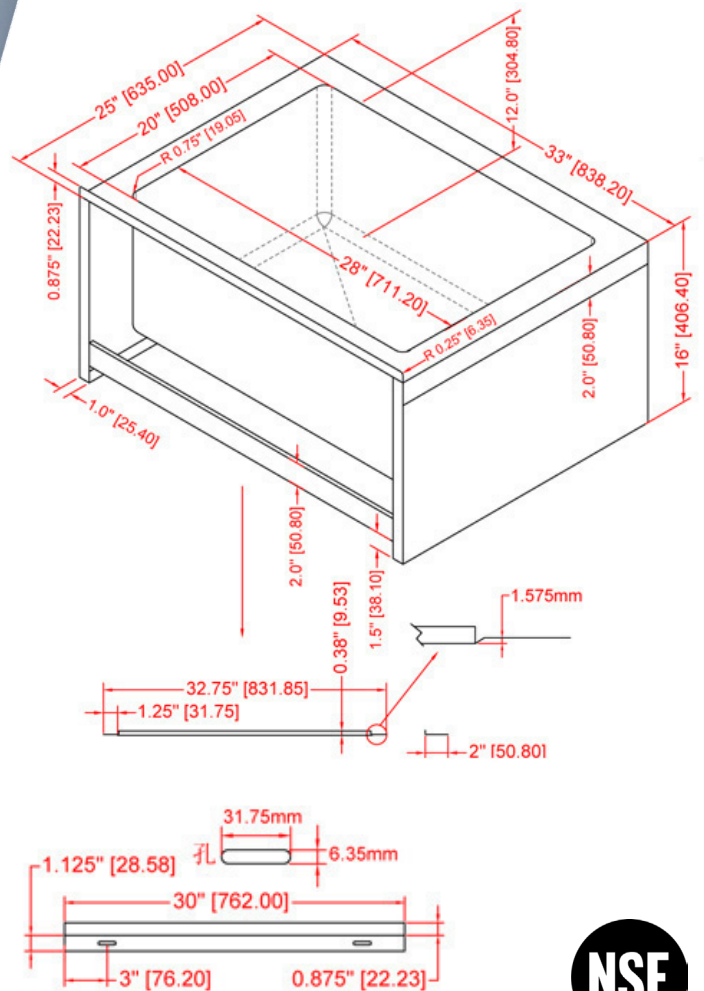

MOP SINK

TMS-2533-16

FEATURES

- ✓ Made with high quality 16 gauge, 304 stainless steel
- ✓ Dimensions: 33" x 25" x 16"
- ✓ 3" drain pipe
- ✓ Floor mounted