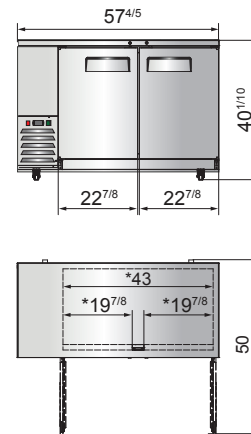

New Jersey, Ohio, Texas, Washington

SPECIFICATIONS

Models	Door	Capacity (Cu.Ft.)	Shelves	Casters (inch)	Rated Current (A)	Voltage (V/Hz/Ph)	HP	Refrigerant	Exterior Dimensions (inch)	Net Weight (lb)	Gross Weight (lb)
MBB23GR	1	8.2	2	3.5	2.3	115/60/1	1/7	R290	23×29 ^{1/2} ×38 ^{4/5}	170	207
MBB48GR	2	13.4	4	2.5	2.3	115/60/1	1/7	R290	48×28 ^{1/10} ×40 ^{1/10}	192	240
MBB59GR	2	17.3	4	2.5	2.3	115/60/1	1/6	R290	57 ^{4/5} ×28 ^{1/10} ×40 ^{1/10}	214	262
MBB69GR	2	21.5	4	2.5	2.3	115/60/1	1/6	R290	68×28 ^{1/10} ×40 ^{1/10}	238	295
MBB90GR	3	30.1	6	2.5	2.8	115/60/1	1/6	R290	89 ^{3/10} ×28 ^{1/10} ×40 ^{1/10}	295	370

PLAN VIEW

MBB23GR

MBB48GR

MBB59GR

MBB69GR

MBB90GR

*Interior Dimensions

Epoxy shelves