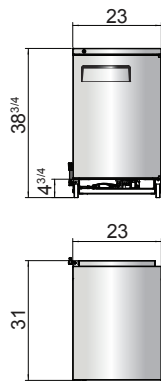

New Jersey, Ohio, Texas, Washington

SPECIFICATIONS

Models	Door	Capacity (Cu.Ft.)	Shelves	Casters (inch)	Rated Current (A)	Voltage (V/Hz/Ph)	HP	Refrigerant	Exterior Dimensions (inch)	Net Weight (lb)	Gross Weight (lb)
MBB23GR	1	8.2	2	3.5	2.3	115/60/1	1/7	R290	23×29 ^{1/2} ×38 ^{4/5}	170	207
MBB48GR	2	13.4	4	2.5	2.3	115/60/1	1/7	R290	48×28 ^{1/10} ×40 ^{1/10}	192	240
MBB59GR	2	17.3	4	2.5	2.3	115/60/1	1/6	R290	57 ^{4/5} ×28 ^{1/10} ×40 ^{1/10}	214	262
MBB69GR	2	21.5	4	2.5	2.3	115/60/1	1/6	R290	68×28 ^{1/10} ×40 ^{1/10}	238	295
MBB90GR	3	30.1	6	2.5	2.8	115/60/1	1/6	R290	89 ^{3/10} ×28 ^{1/10} ×40 ^{1/10}	295	370

PLAN VIEW

MBB23GR

MBB48GR

MBB59GR

MBB69GR

MBB90GR

*Interior Dimensions

Epoxy shelves