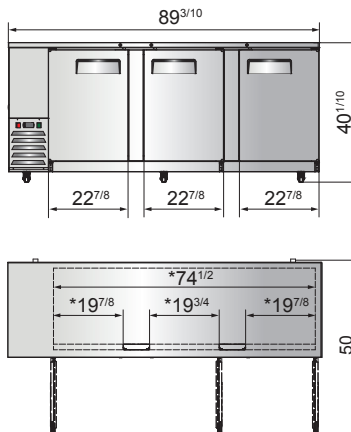

New Jersey, Ohio, Texas, Washington

SPECIFICATIONS

Models	Door	Capacity (Cu.Ft.)	Shelves	Casters (inch)	Rated Current (A)	Voltage (V/Hz/Ph)	HP	Refrigerant	Exterior Dimensions (inch)	Net Weight (lb)	Gross Weight (lb)
MBB23GR	1	8.2	2	3.5	2.3	115/60/1	1/7	R290	23×29 ^{1/2} ×38 ^{4/5}	170	207
MBB48GR	2	13.4	4	2.5	2.3	115/60/1	1/7	R290	48×28 ^{1/10} ×40 ^{1/10}	192	240
MBB59GR	2	17.3	4	2.5	2.3	115/60/1	1/6	R290	57 ^{4/5} ×28 ^{1/10} ×40 ^{1/10}	214	262
MBB69GR	2	21.5	4	2.5	2.3	115/60/1	1/6	R290	68×28 ^{1/10} ×40 ^{1/10}	238	295
MBB90GR	3	30.1	6	2.5	2.8	115/60/1	1/6	R290	89 ^{3/10} ×28 ^{1/10} ×40 ^{1/10}	295	370

PLAN VIEW

MBB23GR

MBB48GR

MBB59GR

MBB69GR

MBB90GR

*Interior Dimensions

Epoxy shelves