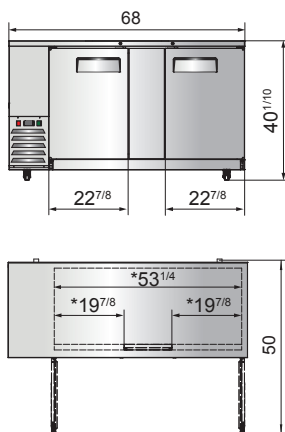

New Jersey, Ohio, Texas, Washington

SPECIFICATIONS

Models	Door	Capacity (Cu.Ft.)	Shelves	Casters (inch)	Rated Current (A)	Voltage (V/Hz/Ph)	HP	Refrigerant	Exterior Dimensions (inch)	Net Weight (lb)	Gross Weight (lb)
MBB23GR	1	8.2	2	3.5	2.3	115/60/1	1/7	R290	23×29 ^{1/2} ×38 ^{4/5}	170	207
MBB48GR	2	13.4	4	2.5	2.3	115/60/1	1/7	R290	48×28 ^{1/10} ×40 ^{1/10}	192	240
MBB59GR	2	17.3	4	2.5	2.3	115/60/1	1/6	R290	57 ^{4/5} ×28 ^{1/10} ×40 ^{1/10}	214	262
MBB69GR	2	21.5	4	2.5	2.3	115/60/1	1/6	R290	68×28 ^{1/10} ×40 ^{1/10}	238	295
MBB90GR	3	30.1	6	2.5	2.8	115/60/1	1/6	R290	89 ^{3/10} ×28 ^{1/10} ×40 ^{1/10}	295	370

PLAN VIEW

MBB23GR

MBB48GR

MBB59GR

MBB69GR

MBB90GR

*Interior Dimensions

Epoxy shelves