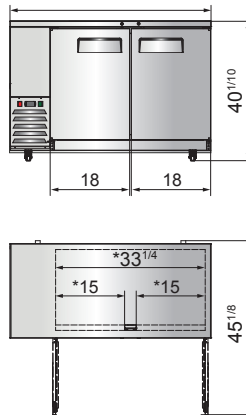

New Jersey, Ohio, Texas, Washington

SPECIFICATIONS

Models	Door	Capacity (Cu.Ft.)	Shelves	Casters (inch)	Rated Current (A)	Voltage (V/Hz/Ph)	HP	Refrigerant	Exterior Dimensions (inch)	Net Weight (lb)	Gross Weight (lb)
MBB23GR	1	8.2	2	3.5	2.3	115/60/1	1/7	R290	23×29 ^{1/2} ×38 ^{4/5}	170	207
MBB48GR	2	13.4	4	2.5	2.3	115/60/1	1/7	R290	48×28 ^{1/10} ×40 ^{1/10}	192	240
MBB59GR	2	17.3	4	2.5	2.3	115/60/1	1/6	R290	57 ^{4/5} ×28 ^{1/10} ×40 ^{1/10}	214	262
MBB69GR	2	21.5	4	2.5	2.3	115/60/1	1/6	R290	68×28 ^{1/10} ×40 ^{1/10}	238	295
MBB90GR	3	30.1	6	2.5	2.8	115/60/1	1/6	R290	89 ^{3/10} ×28 ^{1/10} ×40 ^{1/10}	295	370

PLAN VIEW

MBB23GR

MBB48GR

MBB59GR

MBB69GR

MBB90GR

*Interior Dimensions

Epoxy shelves