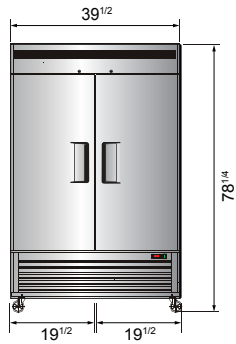

SPECIFICATIONS

Models	Door	Capacity (Cu.Ft.)	Shelves	Casters (inch)	Rated Current (A)	Voltage (V/Hz/Ph)	HP	Refrigerant	Exterior Dimensions (inch)	Net Weight (lbs)	Gross Weight (lbs)
MBF8501GR	1	19.1	3	4	6.3	115/60/1	1/2	R290	27×31 ^{7/10} ×83 ^{1/10}	265	298
MBF8502GR	2	28.5	6	4	8.6	115/60/1	3/4	R290	39 ^{1/2} ×31 ^{7/10} ×83 ^{1/10}	330	379
MBF8503GR	2	43.8	6	4	8.6	115/60/1	3/4	R290	54 ^{2/5} ×31 ^{7/10} ×83 ^{1/10}	410	465
MBF8504GR	3	68	9	4	6.2	208-230/115/60/1	1	R290	81 ^{9/10} ×31 ^{7/10} ×83 ^{1/10}	551	628

PLAN VIEW

MBF8501GR

MBF8502GR

MBF8503GR

MBF8504GR

*Interior Dimensions

SELF-CLOSING AND STAY OPEN DOOR FEATURE

Casters