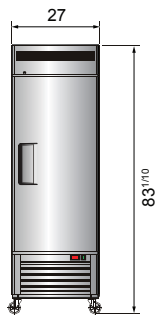

PLAN VIEW

MBF8501GR