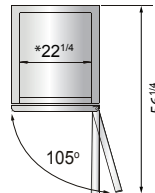

SPECIFICATIONS

Models	Door	Capacity (Cu.Ft.)	Shelves	Casters (inch)	Rated Current (A)	Voltage (V/Hz/Ph)	HP	Refrigerant	Exterior Dimensions (inch)	Net Weight (lbs)	Gross Weight (lbs)
MBF8501GR	1	19.1	3	4	6.3	115/60/1	1/2	R290	27×31 ^{7/10} ×83 ^{1/10}	265	298
MBF8502GR	2	28.5	6	4	8.6	115/60/1	3/4	R290	39 ^{1/2} ×31 ^{7/10} ×83 ^{1/10}	330	379
MBF8503GR	2	43.8	6	4	8.6	115/60/1	3/4	R290	54 ^{2/5} ×31 ^{7/10} ×83 ^{1/10}	410	465
MBF8504GR	3	68	9	4	6.2	208-230/115/60/1	1	R290	81 ^{9/10} ×31 ^{7/10} ×83 ^{1/10}	551	628

PLAN VIEW

MBF8501GR

MBF8502GR

MBF8503GR

MBF8504GR

*Interior Dimensions

SELF-CLOSING AND STAY OPEN DOOR FEATURE

Casters

Epoxy shelves

Door lock

Down duct

Temperature control

MBF8504GR

MBF8501GR
MBF8503GR