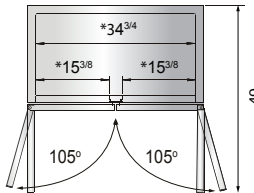

SPECIFICATIONS

Models	Door	Capacity (Cu.Ft.)	Shelves	Casters (inch)	Rated Current (A)	Voltage (V/Hz/Ph)	HP	Refrigerant	Exterior Dimensions (inch)	Net Weight (lbs)	Gross Weight (lbs)
MBF8501GR	1	19.1	3	4	6.3	115/60/1	1/2	R290	27×31 ^{7/10} ×83 ^{1/10}	265	298
MBF8502GR	2	28.5	6	4	8.6	115/60/1	3/4	R290	39 ^{1/2} ×31 ^{7/10} ×83 ^{1/10}	330	379
MBF8503GR	2	43.8	6	4	8.6	115/60/1	3/4	R290	54 ^{2/5} ×31 ^{7/10} ×83 ^{1/10}	410	465
MBF8504GR	3	68	9	4	6.2	208-230/115/60/1	1	R290	81 ^{9/10} ×31 ^{7/10} ×83 ^{1/10}	551	628

PLAN VIEW

MBF8501GR

MBF8502GR

MBF8503GR

MBF8504GR

*Interior Dimensions

SELF-CLOSING AND STAY OPEN DOOR FEATURE

Casters