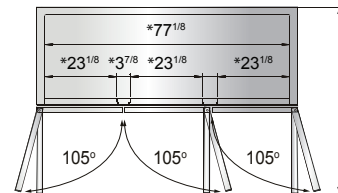

SPECIFICATIONS

Models	Door	Capacity (Cu.Ft.)	Shelves	Casters (inch)	Rated Current (A)	Voltage (V/Hz/Ph)	HP	Refrigerant	Exterior Dimensions (inch)	Net Weight (lbs)	Gross Weight (lbs)
MBF8501GR	1	19.1	3	4	6.3	115/60/1	1/2	R290	27×31 ^{7/10} ×83 ^{1/10}	265	298
MBF8502GR	2	28.5	6	4	8.6	115/60/1	3/4	R290	39 ^{1/2} ×31 ^{7/10} ×83 ^{1/10}	330	379
MBF8503GR	2	43.8	6	4	8.6	115/60/1	3/4	R290	54 ^{2/5} ×31 ^{7/10} ×83 ^{1/10}	410	465
MBF8504GR	3	68	9	4	6.2	208-230/115/60/1	1	R290	81 ^{9/10} ×31 ^{7/10} ×83 ^{1/10}	551	628

PLAN VIEW

MBF8501GR

MBF8502GR

MBF8503GR

MBF8504GR

*Interior Dimensions

SELF-CLOSING AND STAY OPEN DOOR FEATURE

Casters