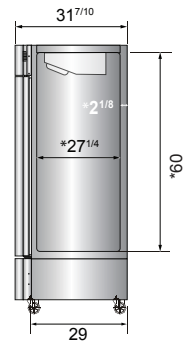

SPECIFICATIONS

Models	Door	Capacity (Cu.Ft.)	Shelves	Casters (inch)	Rated Current (A)	Voltage (V/Hz/Ph)	HP	Refrigerant	Exterior Dimensions (inch)	Net Weight (lbs)	Gross Weight (lbs)
MBF8501GR	1	19.1	3	4	6.3	115/60/1	1/2	R290	27×31 ^{7/10} ×83 ^{1/10}	265	298
MBF8502GR	2	28.5	6	4	8.6	115/60/1	3/4	R290	39 ^{1/2} ×31 ^{7/10} ×83 ^{1/10}	330	379
MBF8503GR	2	43.8	6	4	8.6	115/60/1	3/4	R290	54 ^{2/5} ×31 ^{7/10} ×83 ^{1/10}	410	465
MBF8504GR	3	68	9	4	6.2	208-230/115/60/1	1	R290	81 ^{9/10} ×31 ^{7/10} ×83 ^{1/10}	551	628

PLAN VIEW

MBF8501GR

MBF8502GR

MBF8503GR

MBF8504GR

*Interior Dimensions

SELF-CLOSING AND STAY OPEN DOOR FEATURE

Casters