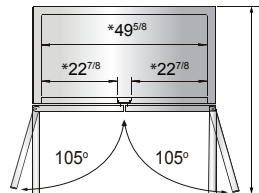

SPECIFICATIONS

Models	Door	Capacity (Cu.Ft.)	Shelves	Casters (inch)	Rated Current (A)	Voltage (V/Hz/Ph)	HP	Refrigerant	Exterior Dimensions (inch)	Net Weight (lbs)	Gross Weight (lbs)
MBF8501GR	1	19.1	3	4	6.3	115/60/1	1/2	R290	27×31 ^{7/10} ×83 ^{1/10}	265	298
MBF8502GR	2	28.5	6	4	8.6	115/60/1	3/4	R290	39 ^{1/2} ×31 ^{7/10} ×83 ^{1/10}	330	379
MBF8503GR	2	43.8	6	4	8.6	115/60/1	3/4	R290	54 ^{2/5} ×31 ^{7/10} ×83 ^{1/10}	410	465
MBF8504GR	3	68	9	4	6.2	208-230/115/60/1	1	R290	81 ^{9/10} ×31 ^{7/10} ×83 ^{1/10}	551	628

PLAN VIEW

MBF8501GR

MBF8502GR

MBF8503GR

MBF8504GR

*Interior Dimensions

SELF-CLOSING AND STAY OPEN DOOR FEATURE

Casters