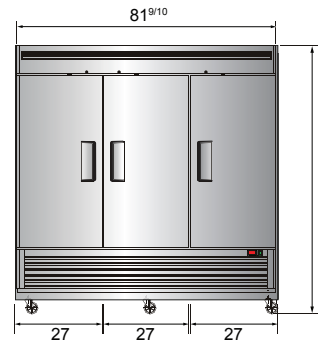

SPECIFICATIONS

Models	Door	Capacity (Cu.Ft.)	Shelves	Casters (inch)	Rated Current (A)	Voltage (V/Hz/Ph)	HP	Refrigerant	Exterior Dimensions (inch)	Net Weight (lbs)	Gross Weight (lbs)
MBF8501GR	1	19.1	3	4	6.3	115/60/1	1/2	R290	27×31 ^{7/10} ×83 ^{1/10}	265	298
MBF8502GR	2	28.5	6	4	8.6	115/60/1	3/4	R290	39 ^{1/2} ×31 ^{7/10} ×83 ^{1/10}	330	379
MBF8503GR	2	43.8	6	4	8.6	115/60/1	3/4	R290	54 ^{2/5} ×31 ^{7/10} ×83 ^{1/10}	410	465
MBF8504GR	3	68	9	4	6.2	208-230/115/60/1	1	R290	81 ^{9/10} ×31 ^{7/10} ×83 ^{1/10}	551	628

PLAN VIEW

MBF8501GR

MBF8502GR

MBF8503GR

MBF8504GR

*Interior Dimensions

SELF-CLOSING AND STAY OPEN DOOR FEATURE

Casters