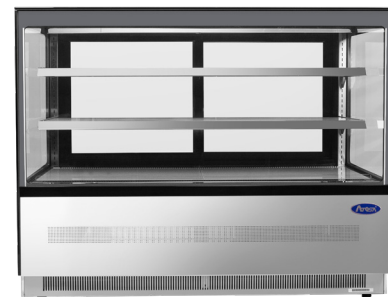

RDCS-60

For the best results of food preservation we recommend setting your refrigerator between 33°F to 38 °F

1. Don't forget to leave the unit some room to breathe!
2. Please clean the condenser frequently to give the unit more fresh air.

2 YEAR PARTS AND LABOR WARRANTY
5 YEAR COMPRESSOR PART WARRANTY