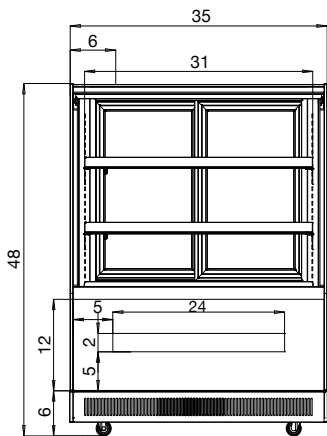

“WE MAKE THE KITCHEN BETTER!”

ATOSA USA, INC.

Toll Free: 855-855-0399 Email: info@atosausa.com

www.atosa.com | www.atosausa.com

California, Colorado, Florida, Georgia, Illinois,

New Jersey, Ohio, Texas, Washington

SPECIFICATIONS

Models	Door	Capacity (Cu.Ft.)	Shelves	Casters (inch)	Amps (A)	Voltage (V/Hz/Ph)	HP	Refrigerant	Exterior Dimensions (inch)	Net Weight (lbs)	Gross Weight (lbs)
RDCS-35	2	10.9	2	2	5.5	120/60/1	1/4	R290	35^{2/5}×29^{1/2}×47^{4/5}	386	487
RDCS-48	2	15.1	2	2	6.2	120/60/1	1/4	R290	47^{1/5}×29^{1/2}×47^{4/5}	454	573
RDCS-60	2	20.2	2	2	11.5	120/60/1	1/2	R290	59×29^{1/2}×47^{4/5}	540	670

PLAN VIEW

RDCS-35