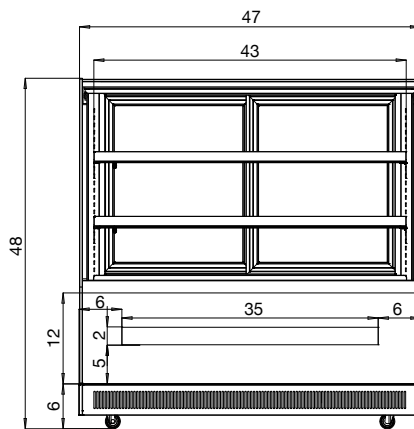

“WE MAKE THE KITCHEN BETTER!”

ATOSA USA, INC.

Toll Free: 855-855-0399 Email: info@atosausa.com

www.atosa.com | www.atosausa.com

California, Colorado, Florida, Georgia, Illinois,

New Jersey, Ohio, Texas, Washington

SPECIFICATIONS

Models	Door	Capacity (Cu.Ft.)	Shelves	Casters (inch)	Amps (A)	Voltage (V/Hz/Ph)	HP	Refrigerant	Exterior Dimensions (inch)	Net Weight (lbs)	Gross Weight (lbs)
RDCS-35	2	10.9	2	2	5.5	120/60/1	1/4	R290	35^{2/5}×29^{1/2}×47^{4/5}	386	487
RDCS-48	2	15.1	2	2	6.2	120/60/1	1/4	R290	47^{1/5}×29^{1/2}×47^{4/5}	454	573
RDCS-60	2	20.2	2	2	11.5	120/60/1	1/2	R290	59×29^{1/2}×47^{4/5}	540	670

PLAN VIEW

RDCS-48