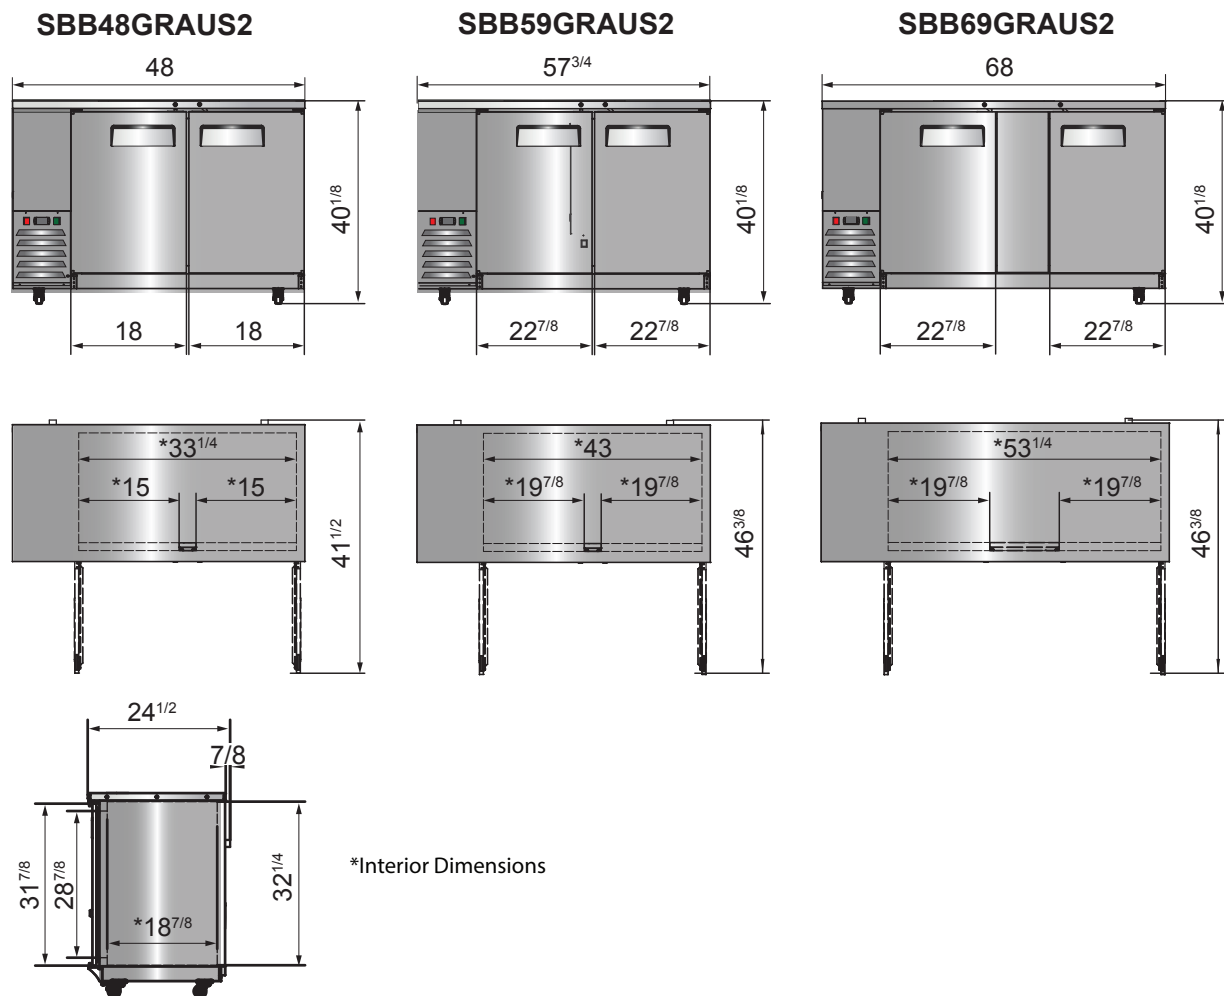

"WE MAKE THE KITCHEN BETTER!"

ATOSA USA, INC.

Toll Free: 855-855-0399 Email: info@atosausa.com

www.atosa.com | www.atosausa.com

California, Colorado, Florida, Georgia, Illinois,

New Jersey, Ohio, Texas, Washington

SPECIFICATIONS

Models	Door	Capacity (Cu.Ft.)	Shelves	Casters (inch)	Amps (A)	Voltage (V/Hz/Ph)	HP	Refrigerant	Exterior Dimensions (inch)	Net Weight (lbs)	Gross Weight (lbs)
SBB48GRAUS2	2	11.5	4	2	2.3	115/60/1	1/7	R290	48×24^{1/2}×40^{1/8}	183	227
SBB59GRAUS2	2	15	4	2	2.3	115/60/1	1/7	R290	57^{3/4}×24^{1/2}×40^{1/8}	203	247
SBB69GRAUS2	2	18.6	4	2	2.3	115/60/1	1/7	R290	68×24^{1/2}×40^{1/8}	225	276

PLAN VIEW

Epoxy shelves

Door lock

Temperature control