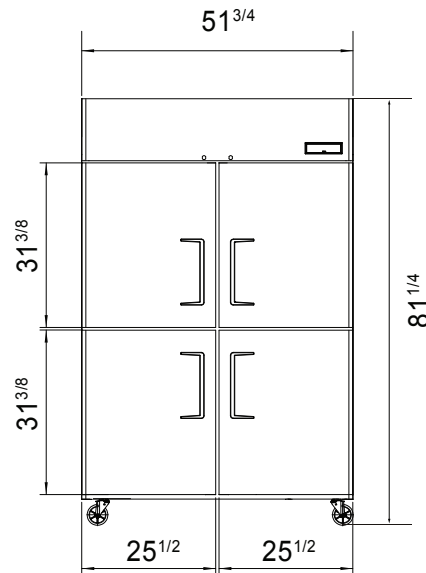

SPECIFICATIONS

Models	Door	Capacity (Cu.Ft.)	Shelves	Casters (inch)	Rated Current (A)	Voltage (V/Hz/Ph)	HP	Refrigerant	Exterior Dimensions (inch)	Net Weight (lb)	Gross Weight (lb)
MBF8007GR	2	21.4	3	4	6.3	115/60/1	1/2	R290	28 ^{3/4} ×31 ^{3/4} ×81 ^{1/4}	254	287
MBF8007GRL	2	21.4	3	4	6.3	115/60/1	1/2	R290	28 ^{3/4} ×31 ^{3/4} ×81 ^{1/4}	254	287
MBF8008GR	4	43.2	6	4	8.6	115/60/1	3/4	R290	51 ^{3/4} ×31 ^{3/4} ×81 ^{1/4}	353	403

PLAN VIEW

MBF8007GR

MBF8007GRL

MBF8008GR

*Interior Dimensions

SELF-CLOSING AND STAY OPEN DOOR FEATURE

Casters

Epoxy shelves