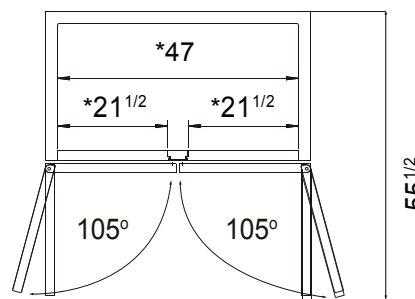

SPECIFICATIONS

Models	Door	Capacity (Cu.Ft.)	Shelves	Casters (inch)	Rated Current (A)	Voltage (V/Hz/Ph)	HP	Refrigerant	Exterior Dimensions (inch)	Net Weight (lb)	Gross Weight (lb)
MBF8007GR	2	21.4	3	4	6.3	115/60/1	1/2	R290	28 ^{3/4} ×31 ^{3/4} ×81 ^{1/4}	254	287
MBF8007GRL	2	21.4	3	4	6.3	115/60/1	1/2	R290	28 ^{3/4} ×31 ^{3/4} ×81 ^{1/4}	254	287
MBF8008GR	4	43.2	6	4	8.6	115/60/1	3/4	R290	51 ^{3/4} ×31 ^{3/4} ×81 ^{1/4}	353	403

PLAN VIEW

MBF8007GR

MBF8007GRL

MBF8008GR

*Interior Dimensions

SELF-CLOSING AND STAY OPEN DOOR FEATURE

Casters

Epoxy shelves