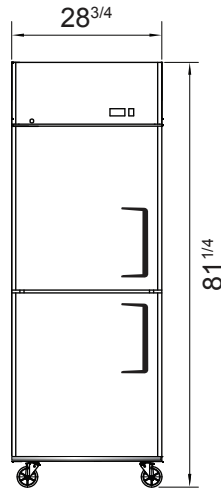

SPECIFICATIONS

Models	Door	Capacity (Cu.Ft.)	Shelves	Casters (inch)	Rated Current (A)	Voltage (V/Hz/Ph)	HP	Refrigerant	Exterior Dimensions (inch)	Net Weight (lb)	Gross Weight (lb)
MBF8007GR	2	21.4	3	4	6.3	115/60/1	1/2	R290	28 ^{3/4} ×31 ^{3/4} ×81 ^{1/4}	254	287
MBF8007GRL	2	21.4	3	4	6.3	115/60/1	1/2	R290	28 ^{3/4} ×31 ^{3/4} ×81 ^{1/4}	254	287
MBF8008GR	4	43.2	6	4	8.6	115/60/1	3/4	R290	51 ^{3/4} ×31 ^{3/4} ×81 ^{1/4}	353	403

PLAN VIEW

MBF8007GR

MBF8007GRL

MBF8008GR

*Interior Dimensions

SELF-CLOSING AND STAY OPEN DOOR FEATURE

Casters

Epoxy shelves