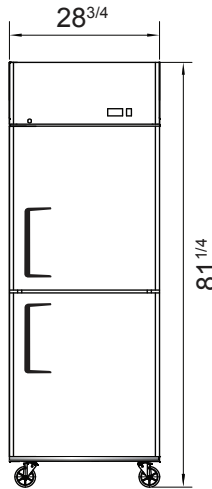

"WE MAKE THE KITCHEN BETTER!"

ATOSA USA, INC.

Toll Free: 855-855-0399 Email: info@atosausa.com

www.atosa.com | www.atosausa.com

California, Colorado, Florida, Georgia, Illinois,

New Jersey, Ohio, Texas, Washington

SPECIFICATIONS

Models	Door	Capacity (Cu.Ft.)	Shelves	Casters (inch)	Rated Current (A)	Voltage (V/Hz/Ph)	HP	Refrigerant	Exterior Dimensions (inch)	Net Weight (lb)	Gross Weight (lb)
MBF8007GR	2	21.4	3	4	6.3	115/60/1	1/2	R290	28^{3/4}×31^{3/4}×81^{1/4}	254	287
MBF8007GRL	2	21.4	3	4	6.3	115/60/1	1/2	R290	28^{3/4}×31^{3/4}×81^{1/4}	254	287
MBF8008GR	4	43.2	6	4	8.6	115/60/1	3/4	R290	51^{3/4}×31^{3/4}×81^{1/4}	353	403

PLAN VIEW

MBF8007GR