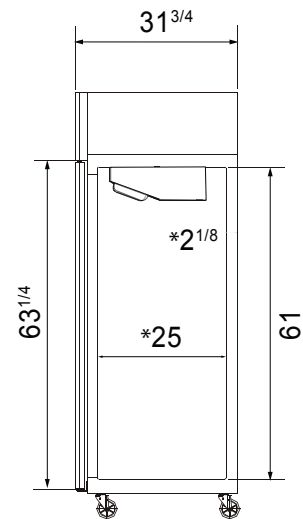

SPECIFICATIONS

Models	Door	Capacity (Cu.Ft.)	Shelves	Casters (inch)	Rated Current (A)	Voltage (V/Hz/Ph)	HP	Refrigerant	Exterior Dimensions (inch)	Net Weight (lb)	Gross Weight (lb)
MBF8007GR	2	21.4	3	4	6.3	115/60/1	1/2	R290	28 ^{3/4} ×31 ^{3/4} ×81 ^{1/4}	254	287
MBF8007GRL	2	21.4	3	4	6.3	115/60/1	1/2	R290	28 ^{3/4} ×31 ^{3/4} ×81 ^{1/4}	254	287
MBF8008GR	4	43.2	6	4	8.6	115/60/1	3/4	R290	51 ^{3/4} ×31 ^{3/4} ×81 ^{1/4}	353	403

PLAN VIEW

MBF8007GR

MBF8007GRL

MBF8008GR

*Interior Dimensions

SELF-CLOSING AND STAY OPEN DOOR FEATURE

Casters

Epoxy shelves