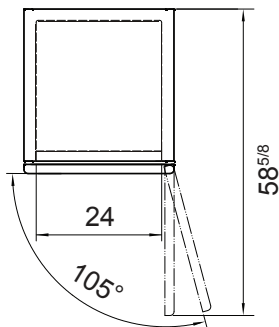

SPECIFICATIONS

Models	Door	Capacity (Cu.Ft.)	Shelves	Casters (inch)	Rated Current (A)	Voltage (V/Hz/Ph)	HP	Refrigerant	Exterior Dimensions (inch)	Net Weight (lb)	Gross Weight (lb)
MBF8007GR	2	21.4	3	4	6.3	115/60/1	1/2	R290	28 ^{3/4} ×31 ^{3/4} ×81 ^{1/4}	254	287
MBF8007GRL	2	21.4	3	4	6.3	115/60/1	1/2	R290	28 ^{3/4} ×31 ^{3/4} ×81 ^{1/4}	254	287
MBF8008GR	4	43.2	6	4	8.6	115/60/1	3/4	R290	51 ^{3/4} ×31 ^{3/4} ×81 ^{1/4}	353	403

PLAN VIEW

MBF8007GR

MBF8007GRL

MBF8008GR

*Interior Dimensions

SELF-CLOSING AND STAY OPEN DOOR FEATURE

Casters

Epoxy shelves