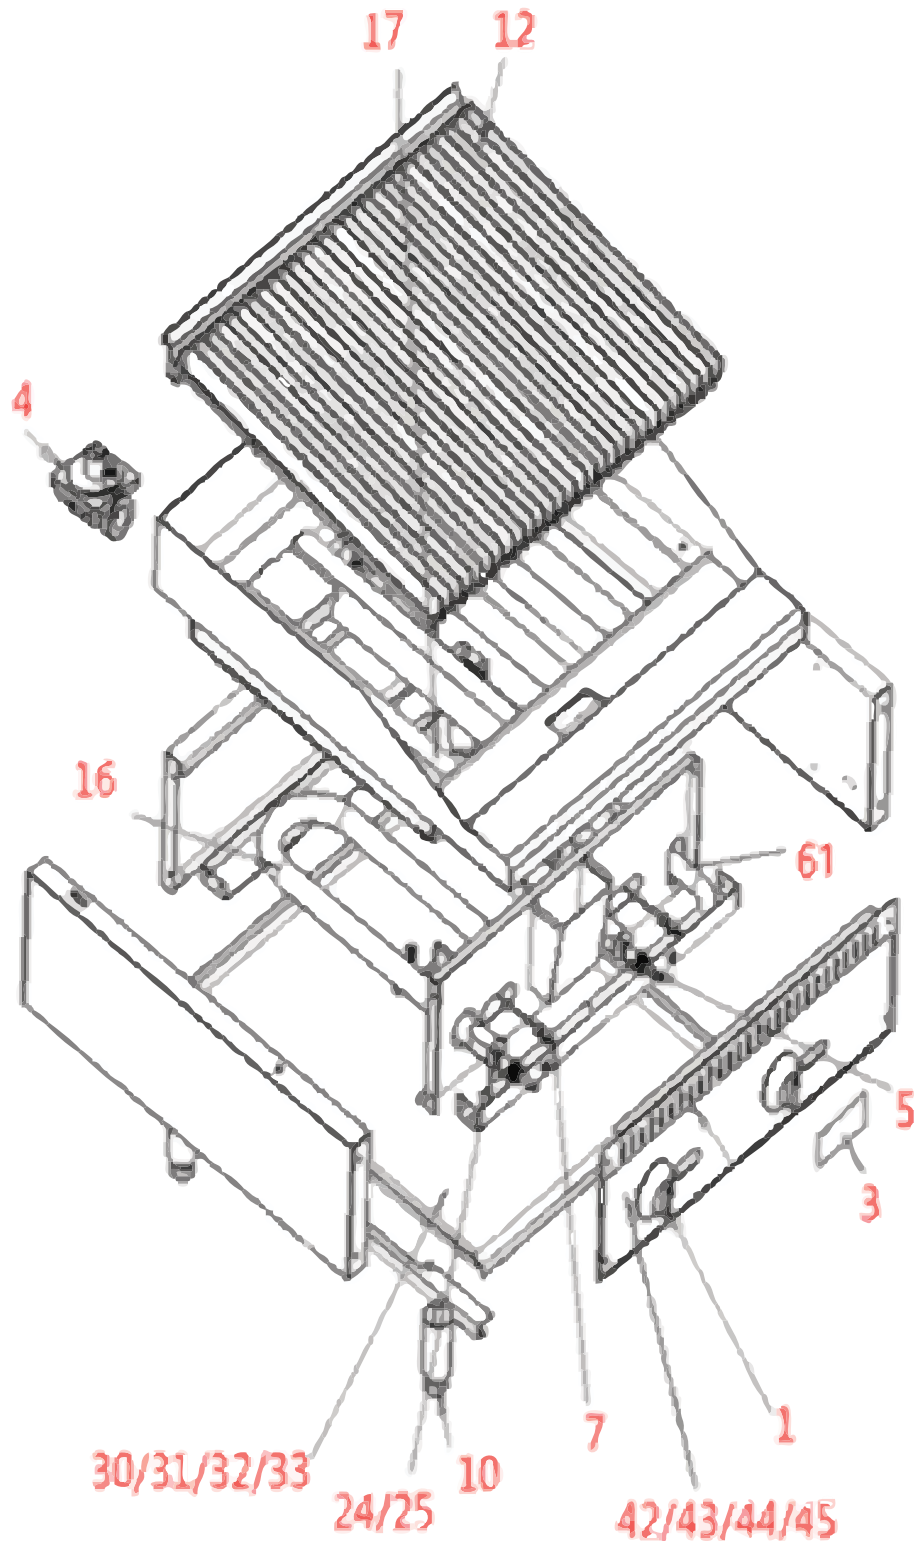

# Parts Breakdown

Model CE-CN-CB48-M 47766

# Parts Breakdown

---

## Model CE-CN-CB48-M 47766

Item No.	Description	Position	Item No.	Description	Position	Item No.	Description	Position
AI779	Knob for 47766	1	AI752	4" Adjustable Leg for 47766	10	AI783	Orifice (Nat Gas) for 47766	24
AI780	Nameplate for 47766	3	AI781	Grate for 47766	12	AI784	Orifice (LP Gas) for 47766	25
AI750	Regulator 4"/10" for 47766	4	AI753	"U" Burner for 47766	16	AN332	Drop Pan for 47766	33
AI767	Manual Gas Valve for 47766	5	AI782	Stainless Steel Radiant for 47766	17	AN333	Front Panel 48" for 47766	45