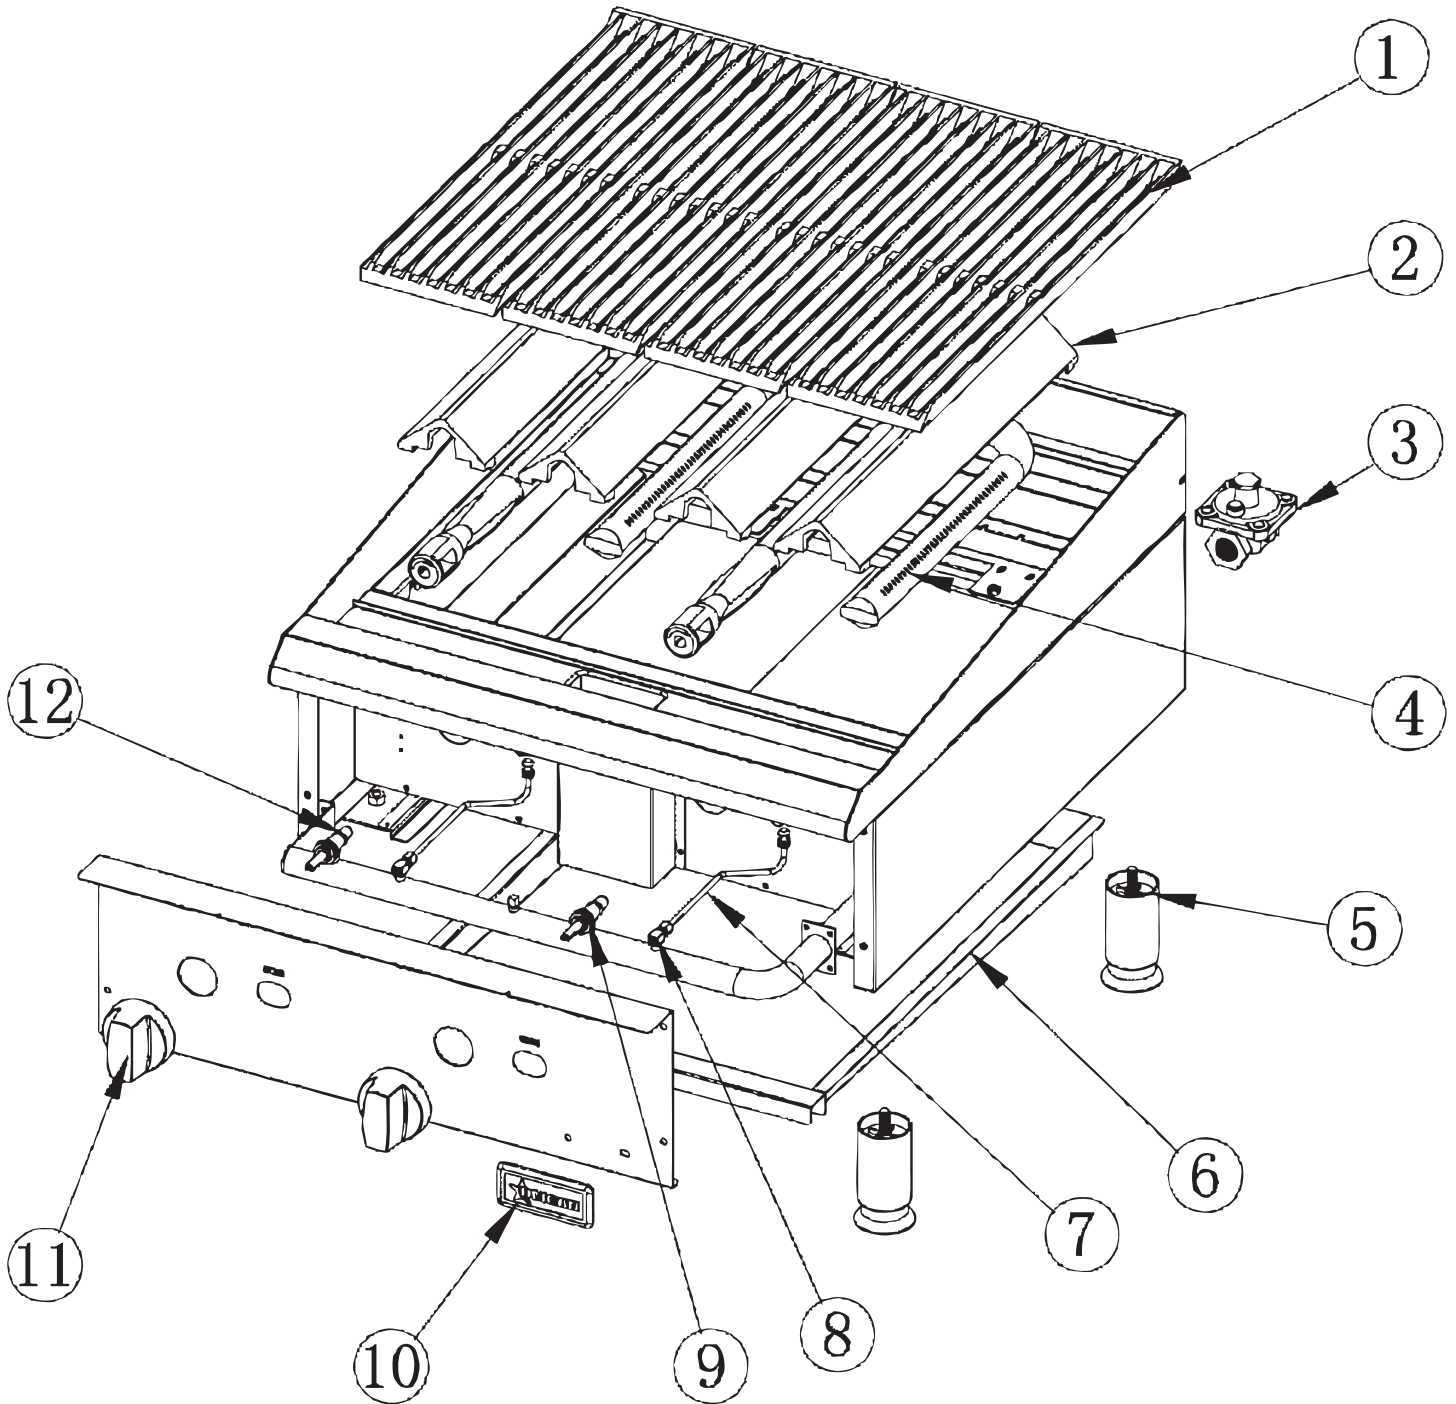

Parts Breakdown

Model CE-CN-CBR24 43727

Parts Breakdown

Model CE-CN-CBR24 43727

Item No.	Description	Position	Item No.	Description	Position	Item No.	Description	Position
72417	Cooking Grill 3" for 43727	1	72410	Foot for 43727	5	43313	Name Badge for Omcan for 43727	10
72418	Cooking Grill 6" for 43727	1	72424	Tray for 43727	6	43489	Red Dial for Manual Control for 43727	11
72419	Tent Radiant for 43727	2	73088	Pilot Pipe for 43727	7	73091	Orifice 36 # NAT for 43727	12
72407	Regulator for 43727	3	73089	Pilot Valve for 43727	8	42965	Conversion Kits for 43727	14
73092	Burner for 43727	4	73090	Valve for 43727	9			