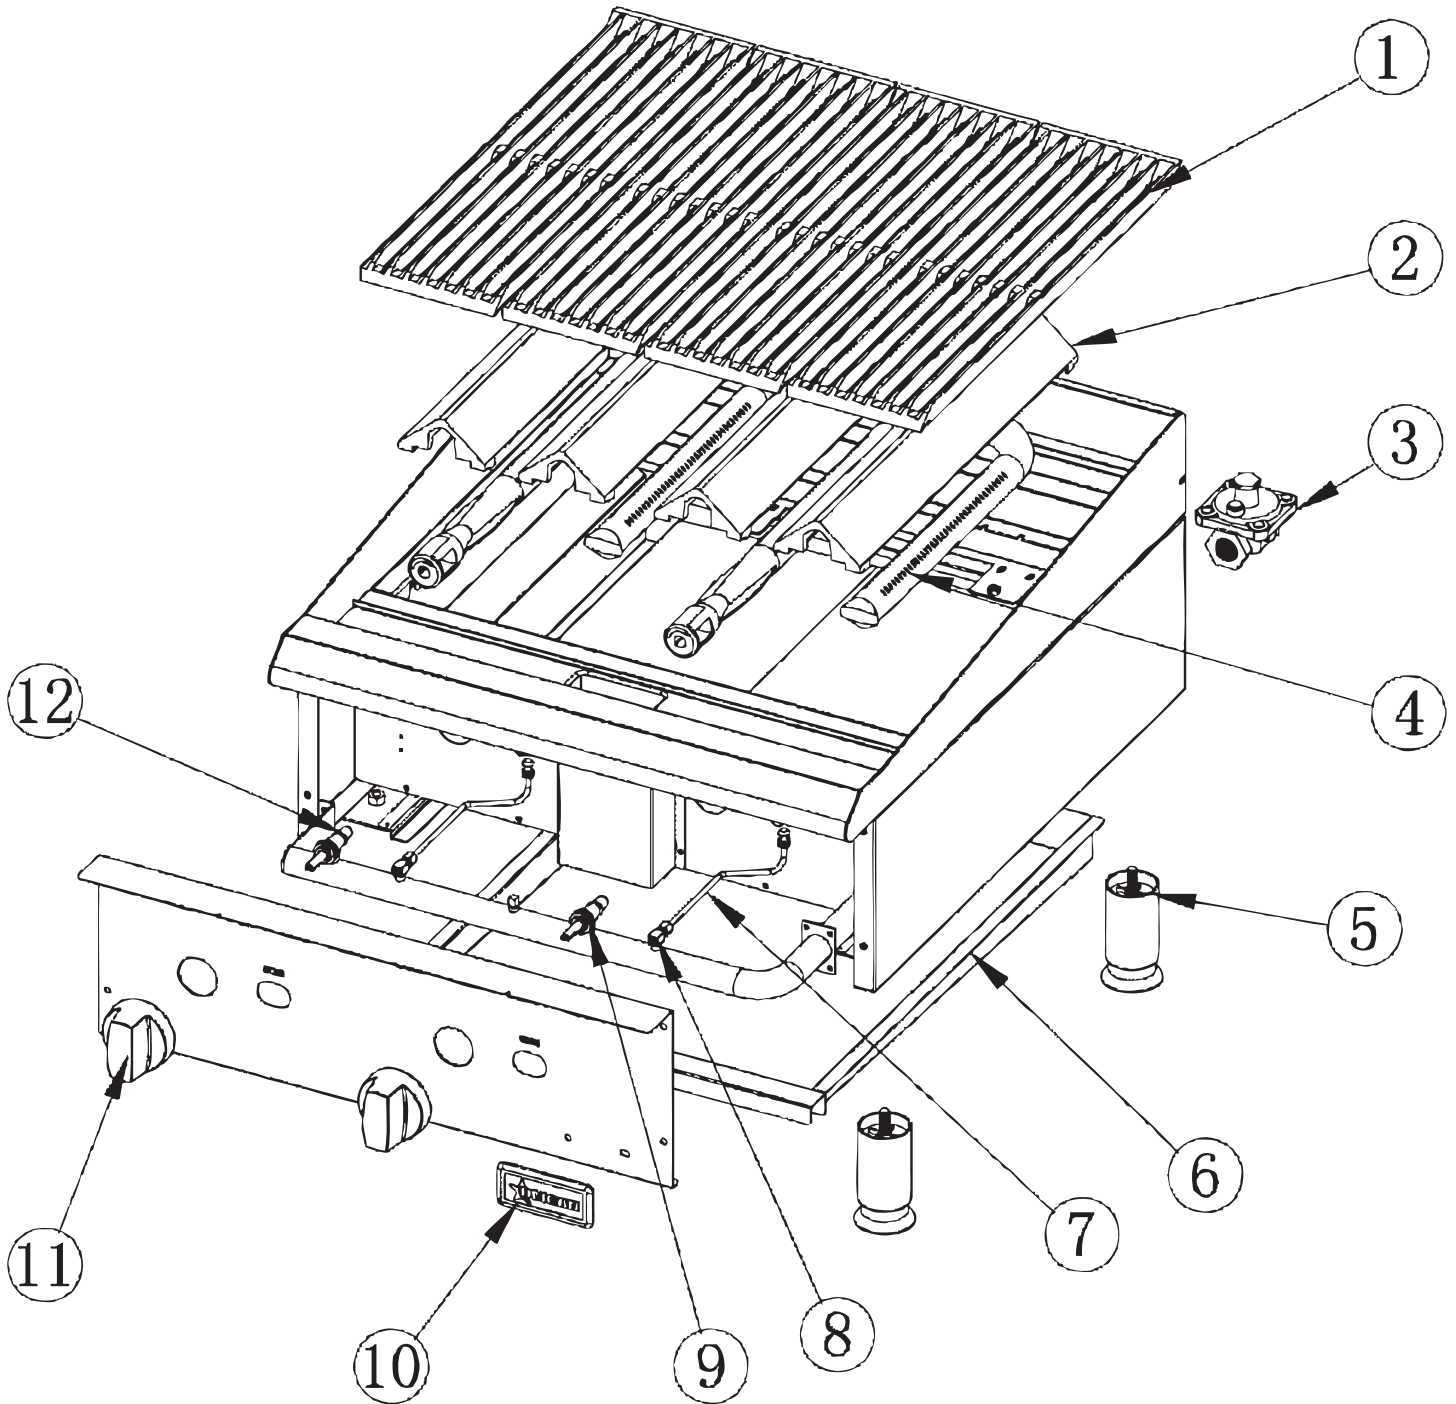

Parts Breakdown

Model CE-CN-CBR48 43729

Parts Breakdown

Model CE-CN-CBR48 43729

Item No.	Description	Position	Item No.	Description	Position	Item No.	Description	Position
72417	Cooking Grill 3" for 43729	1	72410	Foot for 43729	5	43313	Name Badge for Omcan for 43729	10
72418	Cooking Grill 6" for 43729	1	72424	Tray for 43729	6	43489	Red Dial for Manual Control for 43729	11
72419	Tent Radiant for 43729	2	73088	Pilot Pipe for 43729	7	73091	Orifice 36 # NAT for 43729	12
72407	Regulator for 43729	3	73089	Pilot Valve for 43729	8	42967	Conversion Kits for 43729	14
73092	Burner for 43729	4	73090	Valve for 43729	9			