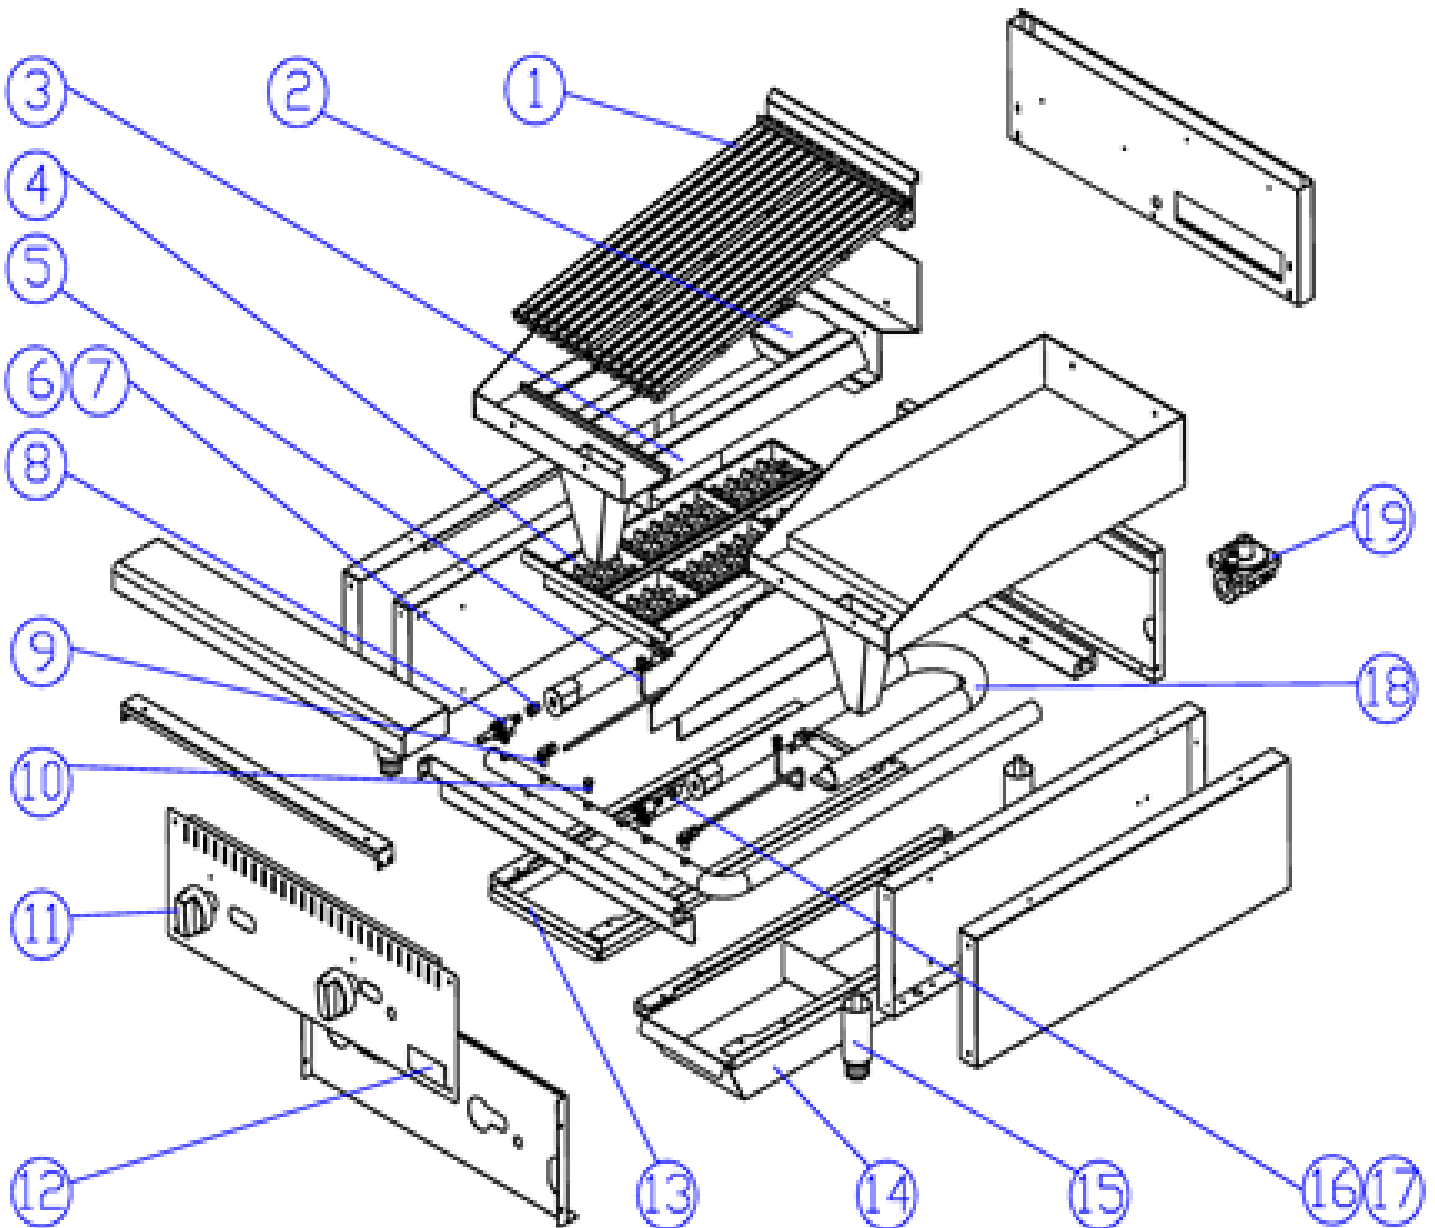

Parts Breakdown

Model CE-CN-12C12G 48295

Parts Breakdown

Model CE-CN-12C12G 48295

Item No.	Description	Position	Item No.	Description	Position	Item No.	Description	Position
AI781	Grate - Charbroiler for 48295	1	AI767	Manual Gas Valve for 48295	8	AQ879	Grease Drawer for 48295	14
AP490	Short Radiant for 48295	2	AI583	Pilot Valve for 48295	9	AI752	4" Adjustable Leg for 48295	15
AI782	Stainless Steel Radiant - Charbroiler for 48295	3	AP485	Pressure Test Stud for 48295	10	AI756	Orifice-TP Griddle Nat for 48295	16
AP491	Charbroiler/Griddle Pilothead and Tube for 48295	5	AI779	Knob for 48295	11	AI768	Orifice-Griddle Manual- L for 48295	17
AI783	Orifice (Charbroiler Nat Gas) for 48295	6	AI780	Nameplate for 48295	12	AI753	U Burner-Griddle & C Broiler for 48295	18
AI784	Orifice (Charbroiler LP Gas) for 48295	7	AQ878	Tray Charbroiler 12" for 48295	13	AI750	Regulator 4/10 for 48295	19