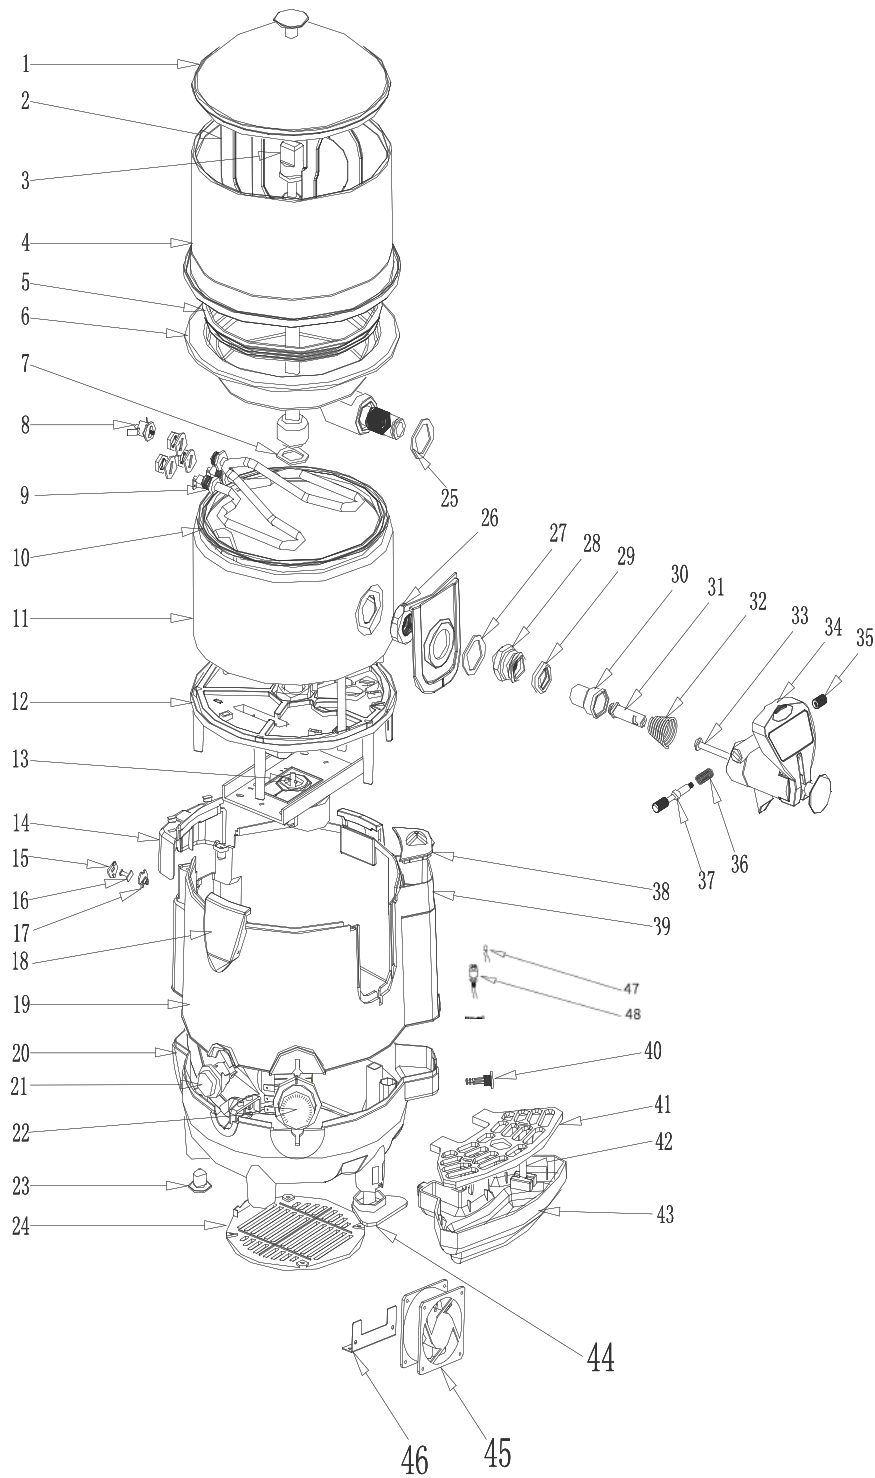

Parts Breakdown

Model **DI-CN-0010** 31840

Parts Breakdown

Model DI-CN-0010 31840

Item No.	Description	Position	Item No.	Description	Position	Item No.	Description	Position
73902	Tank Cover for 31840	1-A	AK781	Button of Overheat Protector for 31840	16	73936	Cleaner Shaft for 31840	33
AP808	Knob of Tank Lid for 31840	1-B	73920	Button Stop of Protector for 31840	17	73937	Tap Handle for 31840	34
73904	Paddle for 31840	2	AK783	Tank Hinge for 31840	18	73938	Screw of Faucet for 31840	35
AL383	Lid of Stirring Rod for 31840	3-A	73922	Upper Exterior for 31840	19	73939	Pin Spring for 31840	36
73906	Stirring Rod for 31840	3-B	73923	Lower Exterior for 31840	20	73940	Pin for 31840	37
73907	PC Tank for 31840	4	AK786	Power Switch for 31840	21	73941	Lid of Water Bin for 31840	38
73908	Gasket of PC Tank for 31840	5	73925	Thermostat for 31840	22	73942	Water Bin for 31840	39
73909	Stainless Steel Boiler (Upper Part) for 31840	6	73926	Foot for 31840	23	73943	Drainage Plug for 31840	40
73910	Gasket for 31840	7	AK789	Ventilation Grill for 31840	24	73944	Lid of Water Tray for 31840	41
AK773	Overheat Protector for 31840	8	73928	Washer of Faucet (Interior) for 31840	25	27993	Float Indicator for 31840	42
AK774	Heater Element for 31840	9	73929	Nut of Faucet (Interior) for 31840	26	73946	Water Tray for 31840	43
73913	Boiler Gasket for 31840	10	76479	Gasket of Faucet for 31840	27	AK809	Forefoot for 31840	44
AK776	Electrical Stainless Steel Boiler (Lower Part) for 31840	11	73931	Nut of Faucet Exterior for 31840	28	AK810	Fan for 31840	45
73915	Supporter for 31840	12	73932	Gasket of Faucet Screw for 31840	29	73947	Supporter Off Fan for 31840	46
AK778	Motor for 31840	13	AK795	Gasket Inside the Faucet for 31840	30	AP810	Alarm Controller & Indicator Light for 31840	47
AK779	Back Cover for 31840	14	73934	Moving Pin for 31840	31	AP811	Float Switch for 31840	48
73918	Cover of Overheat Protector for 31840	15	73935	Faucet Spring for 31840	32			