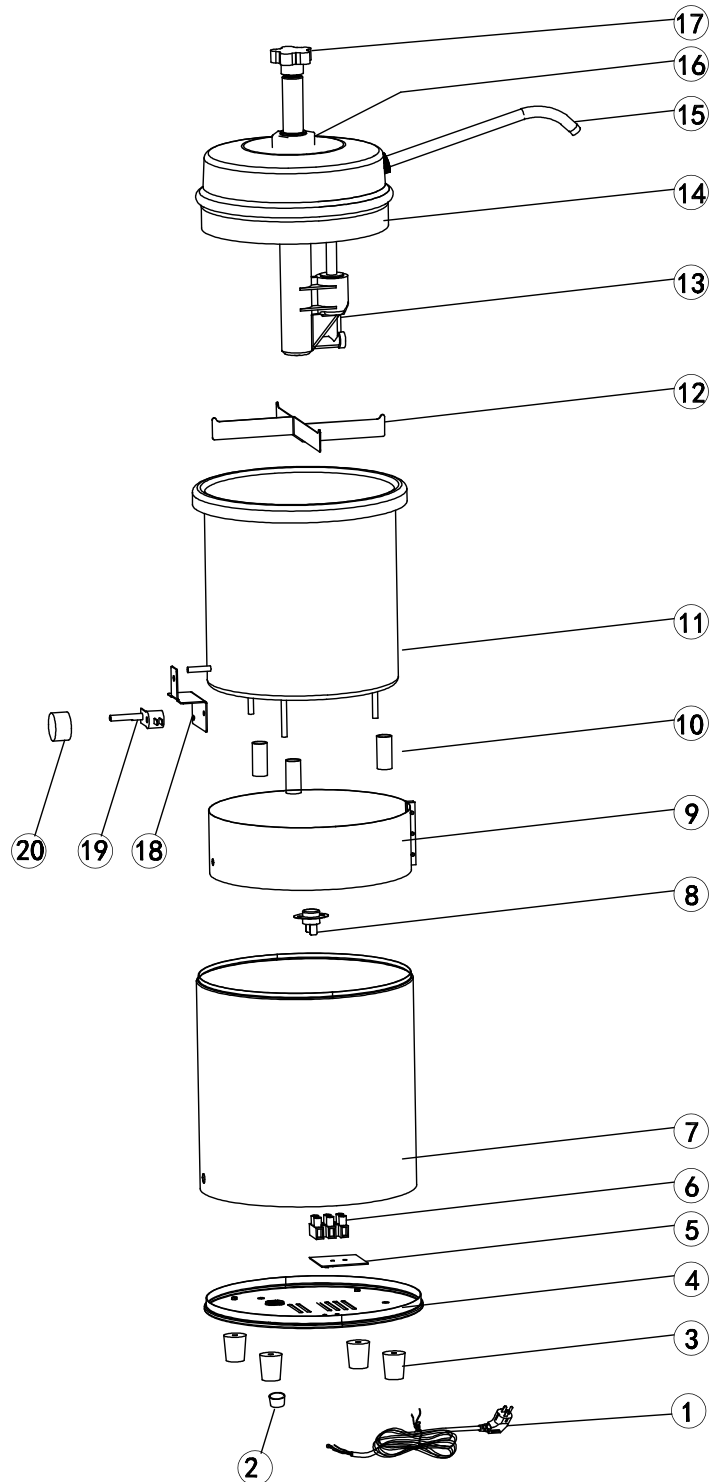

Parts Breakdown

Model FW-CN-0004-P 44312

Parts Breakdown

Model FW-CN-0004-P 44312

Item No.	Description	Position	Item No.	Description	Position	Item No.	Description	Position
67211	Power Cord for 44312	1	67218	Thermostat for 44312	8	67223	Drain Pipe for 44312	15
67212	Wire Buckle for 44312	2	67208	Heat Conduction Ring for 44312	9	67230	Fixture Screw for 44312	16
62265	Feet for 44312	3	67219	Heat Conduction Plate for 44312	10	67234	Handle for 44312	17
67224	Bottom Board for 44312	4	67220	Drum for 44312	11	67235	Fixture Plate for 44312	18
67213	Insulation Plate for 44312	5	67226	Rack for 44312	12	67236	Thermostat for 44312	19
67214	Terminal for 44312	6	67222	Pump Assembly for 44312	13	67237	Temperature Knob for 44312	20
67225	Body Assembly for 44312	7	67221	Lid for 44312	14			