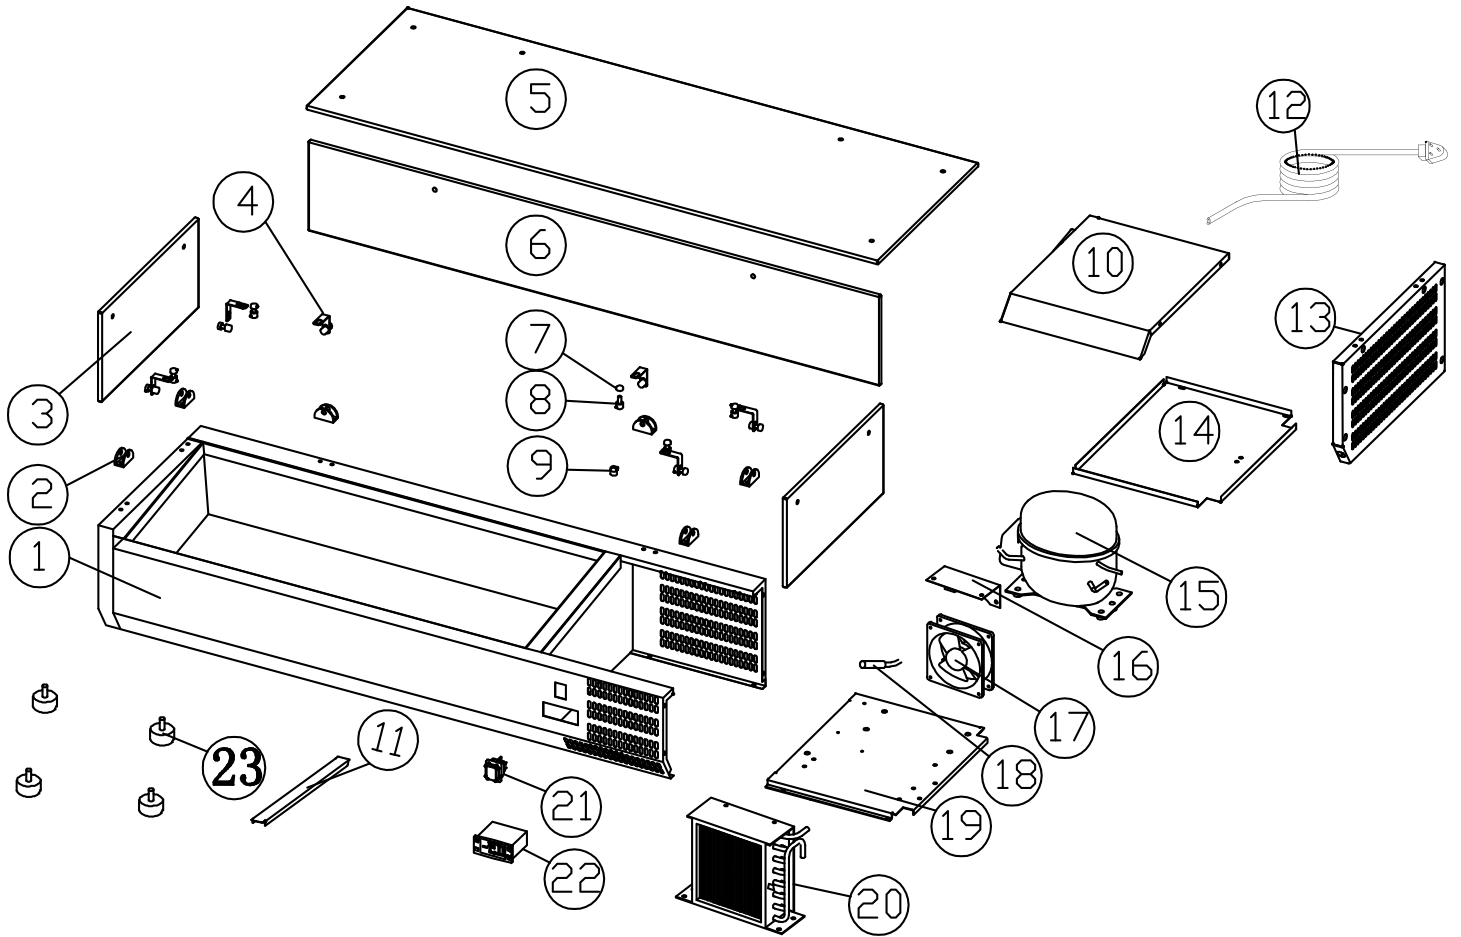

Parts Breakdown

Model RS-CN-0006-P 41937

Parts Breakdown

Model RS-CN-0006-P 41937

Item No.	Description	Position	Item No.	Description	Position	Item No.	Description	Position
AD831	Body for 41937	1	AD820	Stainless Steel Pan Cover for 41937	10	AD827	Unit Board for 41937	19
AE133	Glass Fixing Clip for 41937	2	AD833	Pan Support for 41937	11	AD828	Condenser for 41937	20
AF204	Side Glass for 41937	3	AD819	Power Cord for 41937	12	AD829	Main Switch for 41937	21
AE135	Glass Linking Clip for 41937	4	AD821	Side Cover for 41937	13	AD818	Thermostat for 41937	22
AE147	Top Glass for 41937	5	AD822	Unit Plate for 41937	14	AD830	Adjustable Feet for 41937	23
AE148	Back Glass for 41937	6	AD823	Compressor for 41937	15	AF818	Complete Glass Sneeze Guard for 41937	
AE138	Glass Fixing Screw for 41937	7	AD824	Fan Connection Board for 41937	16	AH177	Hardware Kit for Sneeze Guard for 41937	
AE139	Glass Linking Clip for 41937	8	AD825	Condenser Fan for 41937	17			
AE140	Bushing for 41937	9	AD826	Sensor for 41937	18			