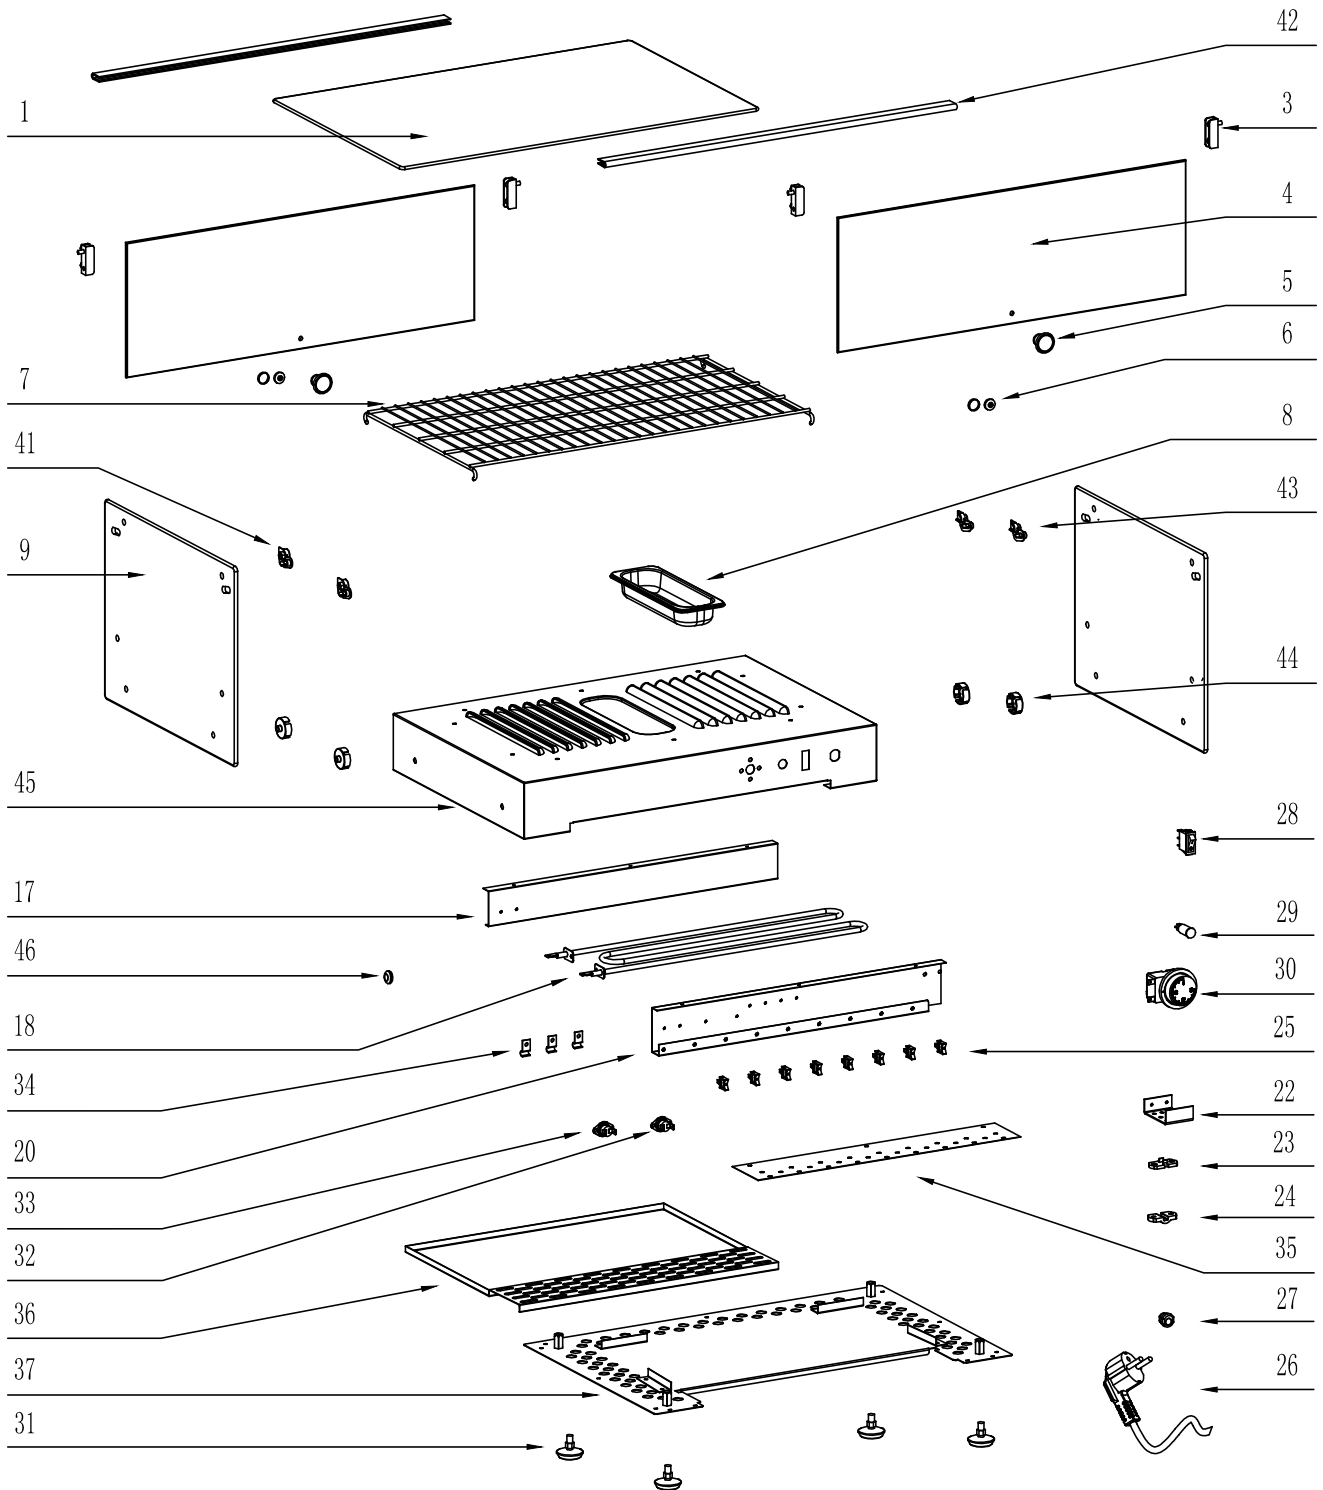

Parts Breakdown

Model DW-CN-0035 41869

Parts Breakdown

Model DW-CN-0035 41869

Item No.	Description	Position	Item No.	Description	Position	Item No.	Description	Position
60729	Top Glass for 41869	1	78056	Cable Clip Fixer for 41869	22	71661	Control 150°C for 41869	33
78036	Door Hinge for 41869	3	61246	Wire Clip Holder for 41869	23	78061	Probe Pressing Plate for 41869	34
78074	Door Glass for 41869	4	78056	Cable Clip Fixer for 41869	24	78097	Baffle for 41869	35
78035	Handle for 41869	5	78121	Plug-Type Fixer for 41869	25	78098	Drawer for 41869	36
78034	Nail for Glass for 41869	6	60741	Power Line for 41869	26	60748	Baseboard for 41869	37
78077	Shelf for 41869	7	79291	Wire Clip for 41869	27	78134	Left Top Bushing for 41869	41
60735	Water Receiver for 41869	8	30597	Switch for 41869	28	60751	Glass Bracket for 41869	42
60758	Side Glass for 41869	9	60509	Indicating Light for 41869	29	60752	Right Top Bushing for 41869	43
78081	Front Panel for 41869	17	71640	Temperature Thermostat for 41869	30	78138	Lower Bushing for 41869	44
60738	Heating Element for 41869	18	60181	Adjustable Feet for 41869	31	60755	Grill for 41869	45
78083	Rear Panel for 41869	20	60759	Thermostat 125 C for 41869	32	60756	14mm Protecting Coil for 41869	46