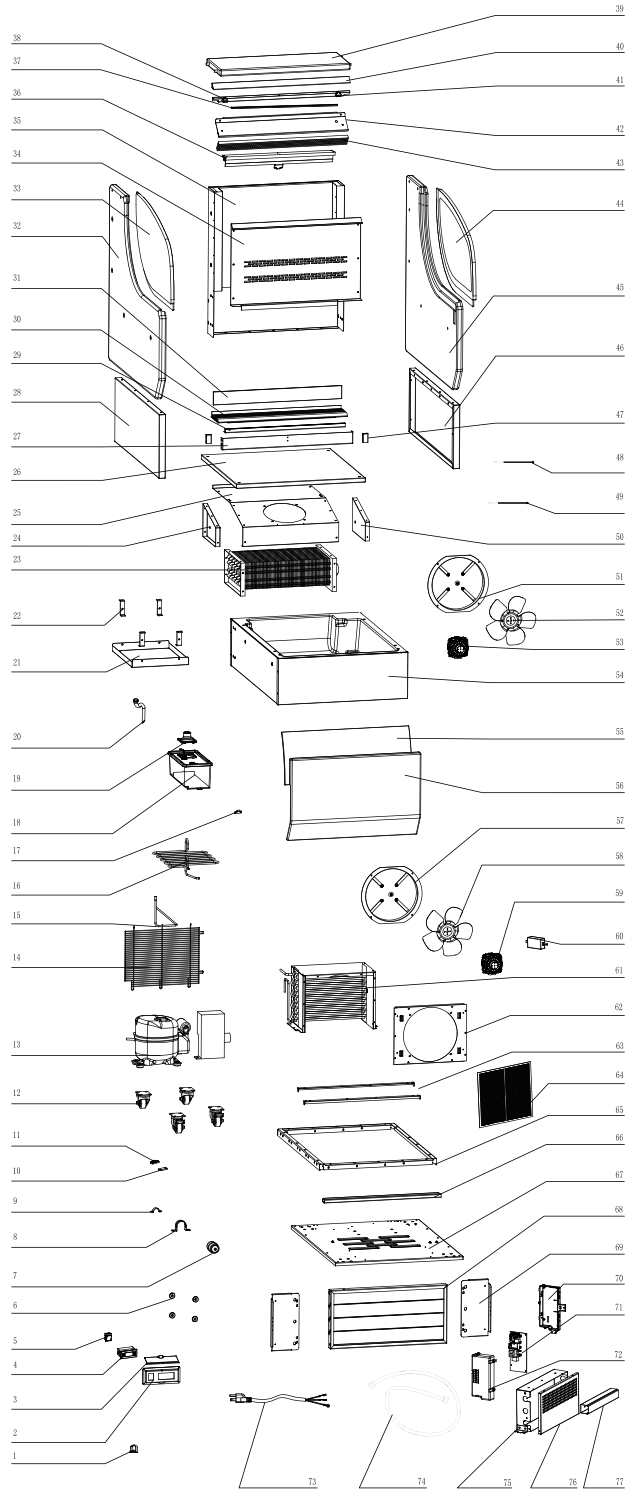

Parts Breakdown

Model RS-CN-0186 44379

Parts Breakdown

Model RS-CN-0186 44379

Item No.	Description	Position	Item No.	Description	Position	Item No.	Description	Position
60670	PPR Pipe Clamp for 44379	1	68311	Evaporator Cover for 44379	26	68336	Fan for 44379	52
68298	Switch Base for 44379	2	68312	Front Decorating Board for 44379	27	68337	Motor for 44379	53
68299	Switch Base Lid for 44379	3	68313	Left Board for 44379	28	68338	Evaporator Base Board Assembly for 44379	54
68300	Display for 44379	4	68314	Windshield Strip for 44379	29	68339	Windshield for 44379	55
71514	On/Off Switch (Green) for 44379	5	68315	Air Intake for 44379	30	68340	Front Decorating Board for 44379	56
68301	Strong Magnet for 44379	6	68316	Windshield of Air Intake for 44379	31	60932	Flange for 44379	57
61224	Dry Filter for 44379	7	68317	Left Board for 44379	32	60933	Fan Blade of Condenser for 44379	58
68302	Pressing Plate of Dry Filter for 44379	8	68318	Left Glass for 44379	33	68341	Motor for 44379	59
60669	Pipe Clamp for 44379	9	68319	Rear Ventilation for 44379	34	60674	LED Transformer for 44379	60
61246	Wire Clip Holder for 44379	10	68320	Rear Board Assembly for 44379	35	68342	Condenser for 44379	61
61245	Wire Clip Cover for 44379	11	68321	Curtain for 44379	36	68343	Condenser Motor Support for 44379	62
60561	Rear Wheels for 44379	12	68322	LED for 44379	37	68344	Supporting Bar for 44379	63
60562	Front Wheels for 44379	12	60637	Jump Ring of LED for 44379	38	79368	Air Filter for 44379	64
67641	Compressor for 44379	13	68323	Top Decorating Plate for 44379	39	68345	Base Cover Assembly for 44379	65
68303	Base Net for 44379	14	68324	Top Decorating Plate for 44379	40	68346	Window-Shades Board for 44379	66
68304	Muffler for 44379	15	68325	LED Assembly for 44379	41	68347	Base for 44379	67
68305	Copper Heating Element for 44379	16	68326	Honeycomb Fixed Plate for 44379	42	68348	Window-Shades for 44379	68
60651	Curtain Hook for 44379	17	68327	Honeycomb Plate for 44379	43	68349	Base Stiffening Board for 44379	69
60587	Water Receiver for 44379	18	68328	Right Glass for 44379	44	61167	Circuit Board Box for 44379	70
79304	Pipe for Evaporated Water for 44379	19	68329	Right Board for 44379	45	67649	Main Circuit Board for 44379	71
30744	Water Pipe for 44379	20	68330	Right Board for 44379	46	60594	Cover of Circuit Board Box for 44379	72
68307	Heating Element for 44379	21	68331	Windshield Clamp for 44379	47	79290	Power Cord for 44379	73
68308	Heating Element Support for 44379	22	68332	Temperature Sensor for 44379	48	60668	Drain Pipe for 44379	74
71562	Evaporator for 44379	23	68333	Over-Heating Sensor for 44379	49	67643	Terminal Box for 44379	75
68309	Right Fixed Plate of Evaporator Motor for 44379	24	68334	Right Fixed Plate of Evaporator Motor for 44379	50	67642	Cover of Terminal Box for 44379	76
68310	Fixed Plate of Evaporator Motor for 44379	25	68335	Flange for 44379	51	60590	PVC Trucking for 44379	77