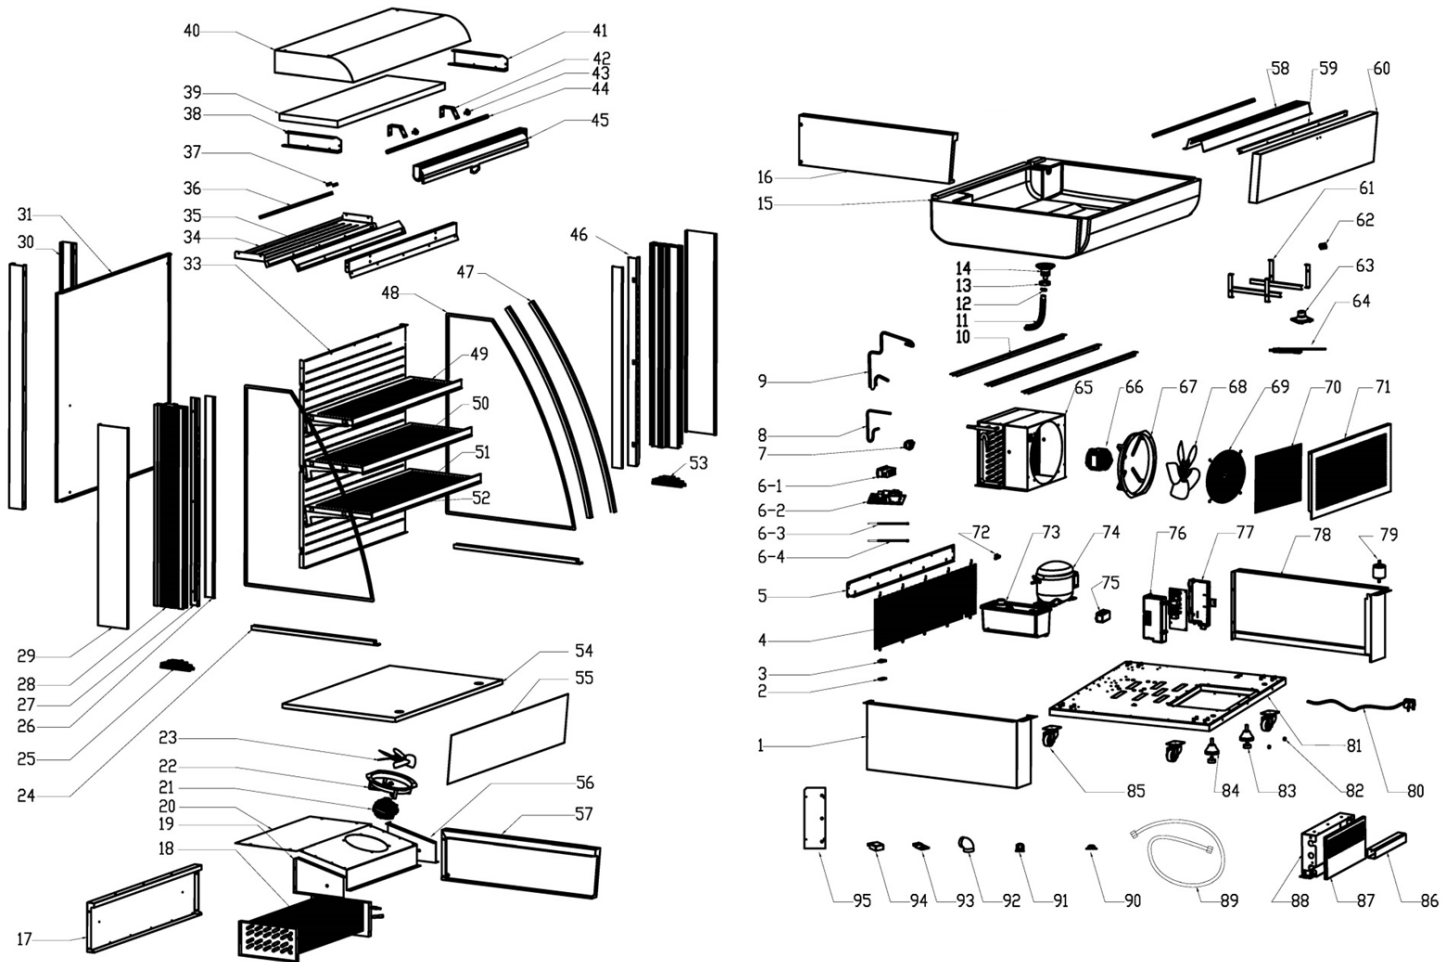

Parts Breakdown

Model RS-CN-0230 40438