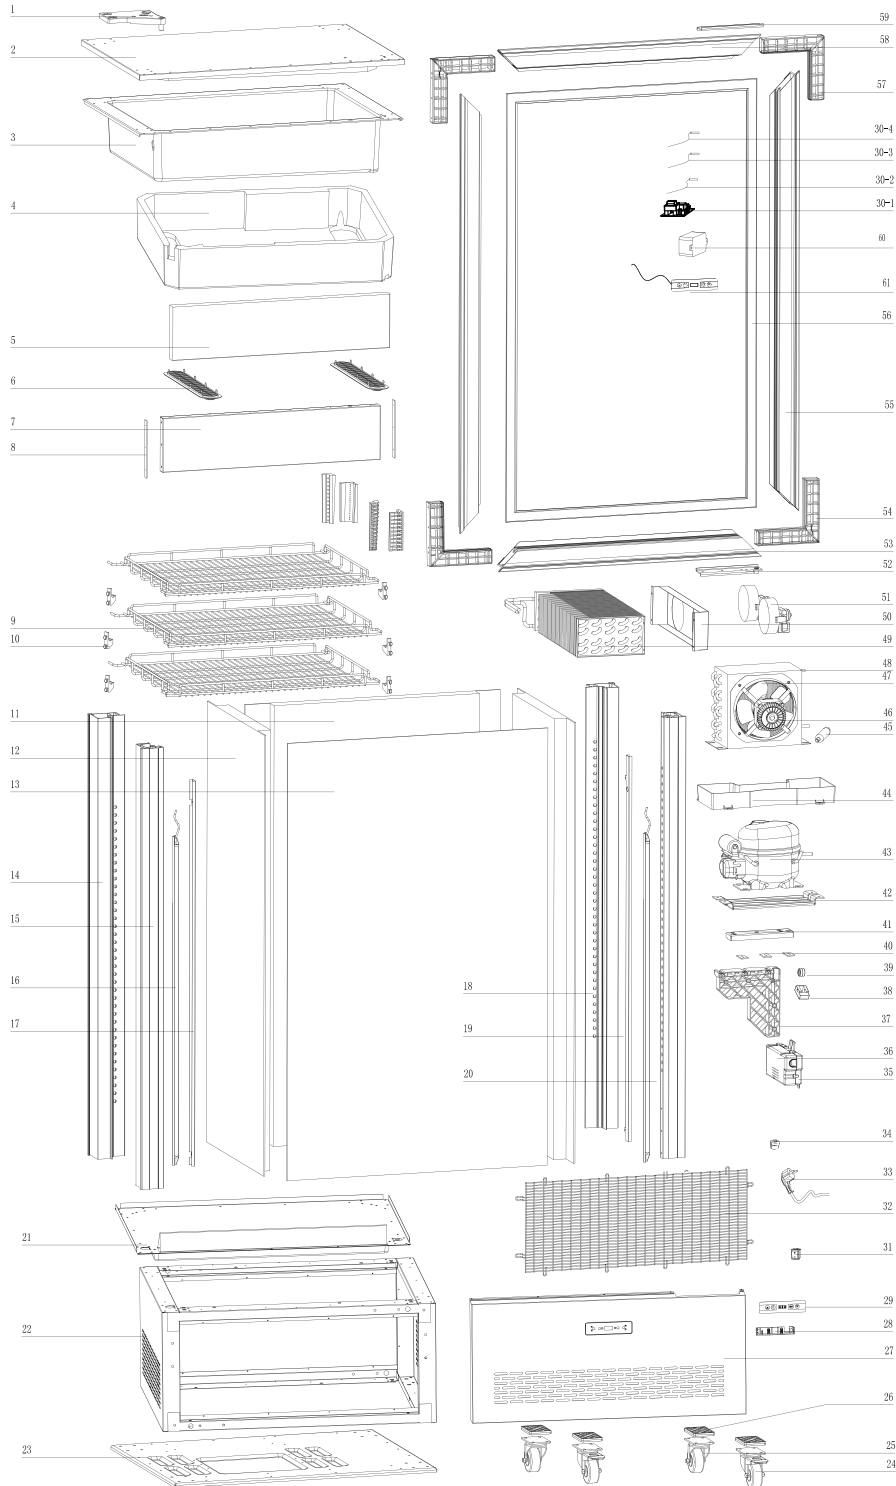

Parts Breakdown

Model RS-CN-0350 44472

Parts Breakdown

Model RS-CN-0350 44472

Item No.	Description	Position	Item No.	Description	Position	Item No.	Description	Position
68944	Upper Hinge Fixing Plate for 44472	1	69024	Bottom Plate for 44472	23	69029	Compressor Fixing Plate for 44472	42
69006	Top Cover Plate for 44472	2	68966	Casters with Brake for 44472	24	60534	Compressor for 44472	43
69007	Evaporator Holder for 44472	3	68967	Casters for 44472	25	60948	Water Receiver for 44472	44
69008	Evaporator Polystyrene for 44472	4	68968	Casters Pad for 44472	26	79319	Dry Filter for 44472	45
69009	Upper Box Polystyrene for 44472	5	69025	Front Panel for 44472	27	68341	Motor for 44472	46
68949	Ventilation Tuyere for 44472	6	60522	Thermostat Bracket for 44472	28	60933	Fan Blade of Condenser for 44472	47
69010	Upper Box Baffle for 44472	7	60521	Display Label for 44472	29	60934	Condenser for 44472	48
68951	Upper Box Baffle Connector for 44472	8	68971	Main Circuit Board for 44472	30-1	68983	Evaporator for 44472	49
69011	Fence Frame for 44472	9	69026	Defrost Probe for 44472	30-2	68984	Fan Motor Bracket for 44472	50
70107	Clips for 44472	10	60725	Temperature Probe for 44472	30-3	68985	Fan Motor for 44472	51
69012	Back Glass for 44472	11	60581	High Temperature Probe for 44472	30-4	68986	Bottom Door Frame Fixing Plate for 44472	52
69013	Side Glass for 44472	12	71514	Switch for 44472	31	69031	Bottom Door Frame for 44472	53
69014	Door Glass for 44472	13	69027	Base Nets for 44472	32	60529	Door Frame Square Connector (Small Angle) for 44472	54
69015	Back Left Pillar for 44472	14	68974	Power Cord for 44472	33	69032	Around the Door Frame for 44472	55
69016	Front Left Pillar for 44472	15	79291	Wire Clip for 44472	34	69033	Door Seal for 44472	56
69017	LED Lights for 44472	16	61167	Circuit Board Box for 44472	35	60525	Door Frame Square Connector (Big Angle) for 44472	57
69018	Front Left Pillar Garnish for 44472	17	61168	Cover of Circuit Board Box for 44472	36	69034	Upper Door Frame for 44472	58
69019	Back Right Pillar for 44472	18	68975	Door Pin Support for 44472	37	60570	Upper Door Frame Fastener for 44472	59
69020	Front Right Pillar Garnish for 44472	19	68976	Pulley Support for 44472	38	67652	LED Transformer for 44472	60
69021	Front Right Pillar for 44472	20	68977	Door Pulley for 44472	39	60572	Temperature Display for 44472	61
69022	Box Chassis for 44472	21	68978	Door Pin Support Pad for 44472	40			
69023	Box Support Frame for 44472	22	69028	Door Pin Support Cover for 44472	41			