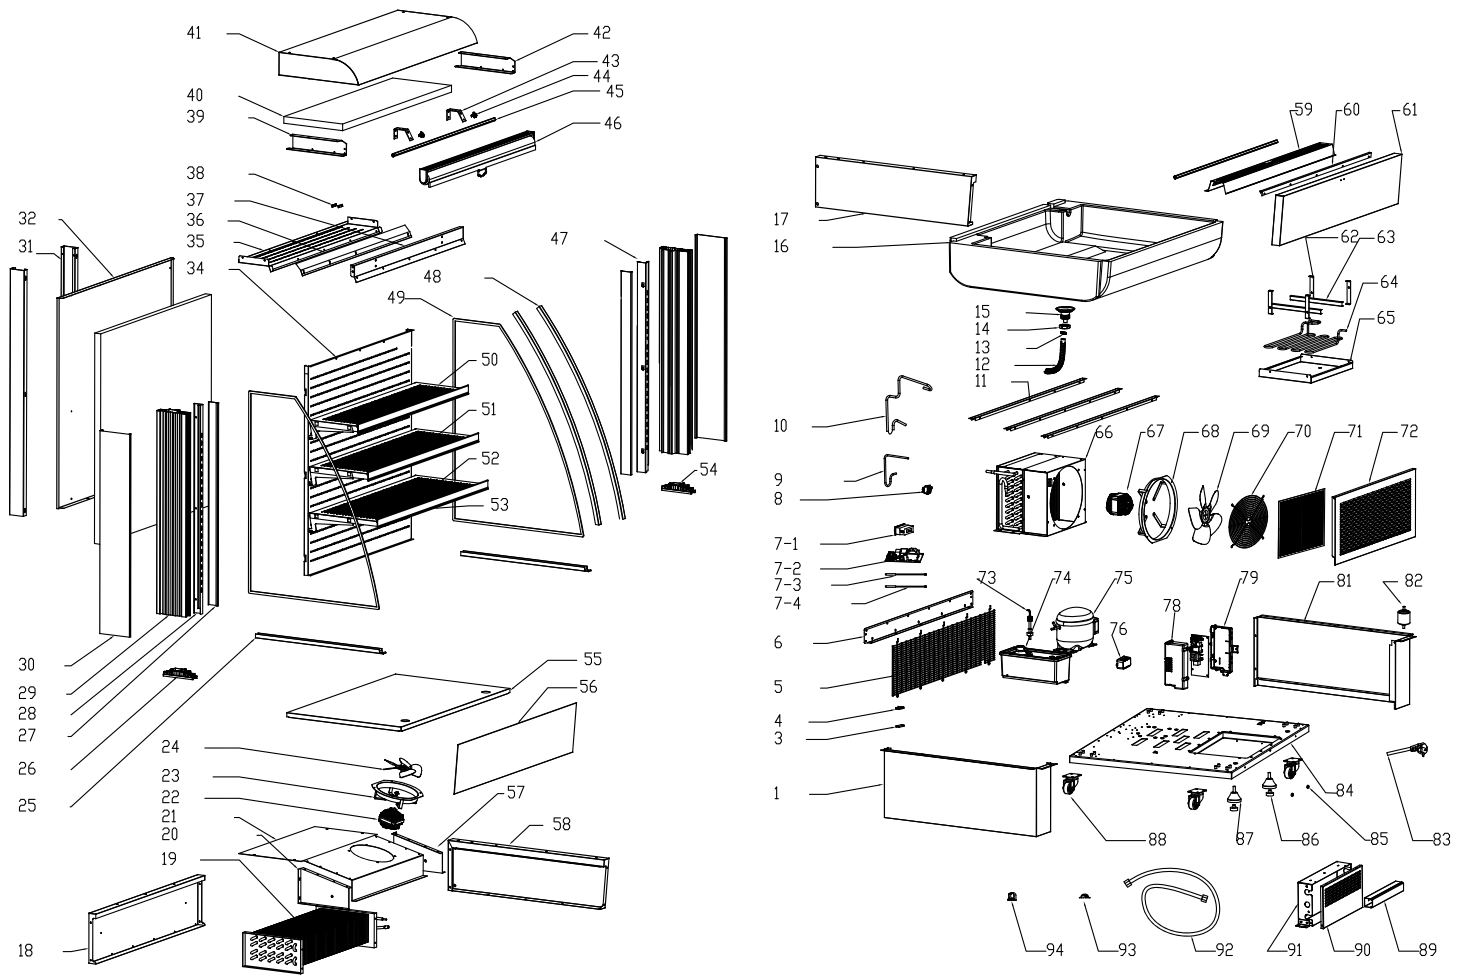

Parts Breakdown

Model RS-CN-0380 40004

Parts Breakdown

Model RS-CN-0380 40004

Item No.	Description	Position	Item No.	Description	Position	Item No.	Description	Position
72324	Left Panel of Base for 40004	1	AD487	Outer Decorated Strip for 40004	30	61239	Bracket of Water Receiver for 40004	62
61246	Wire Clip Holder for 40004	3	AD488	Back Barrier Strip for 40004	31	61237	Platen of Heater for 40004	63
61245	Wire Clamp Cover for 40004	4	AD530	Back Cover of Cabinet for 40004	32	AD548	Heater for 40004	64
AD523	Back Cover of Base for 40004	5	AD531	Ventilated Board for 40004	34	AD549	Tray of Heater for 40004	65
AD524	Crossbar of Base for 40004	6	AD532	Ceiling Board of Cabinet for 40004	35	AD550	Condenser for 40004	66
67648	Temperature Display for 40004	7-1	AD533	Air Deflector for 40004	36	AD518	Condenser Fan Motor for 40004	67
60665	Main Circuit Board for 40004	7-2	AD534	Board Ahead Curtain for 40004	37	79365	Fan Guard for 40004	68
60667	Compressor Protect Probe for 40004	7-3	AD494	Air Deflector Joint for 40004	38	79366	Fan Blade for 40004	69
60666	Temperature Probe for 40004	7-4	AD495	Upper Left Rail for 40004	39	79367	Flat Net Cover for 40004	70
71514	Switch (Green) for 40004	8	AD535	Top Foam for 40004	40	79368	Air Filter for 40004	71
AD525	Connection Pipe 1 for 40004	9	AD536	Top Cover for 40004	41	AD551	Ventilated Board of Base for 40004	72
AD526	Connection Pipe 2 for 40004	10	AD498	Upper Right Rail for 40004	42	60589	Water Level Detector for 40004	73
AD527	Barrier Strip for 40004	11	AD499	Night Curtain Bracket for 40004	43	60587	Water Receiver for 40004	74
63459	Hose Fitting (Metal) for 40004	12	AD500	Jump Ring of LED for 40004	44	AD521	Compressor for 40004	75
71517	Pipe Clip for 40004	13	AD537	LED Strip for 40004	45	AD552	LED Transformer for 40004	76
71518	Nut for 40004	14	AD538	Night Curtain for 40004	46	61167	Circuit Board Box for 40004	78
71519	Pipe Joint for 40004	15	AD503	Right Support Pillar of Shelf for 40004	47	60594	Cover of Circuit Board Box for 40004	79
AD528	Evaporator Holder for 40004	16	AD504	Decorated Strip for 40004	48	AD522	Right Panel of Base for 40004	81
71520	Left Board of Cabinet for 40004	17	AD505	Side Glass for 40004	49	70106	Dry Filter for 40004	82
AD529	Back Board of Cabinet for 40004	18	AD539	Upper Shelf for 40004	50	79290	Power Cord for 40004	83
61181	Evaporator for 40004	19	AD540	Middle Shelf for 40004	51	AD553	Base Board for 40004	84
71521	Left Board of Evaporator Cover for 40004	20	AD541	Bottom Shelf for 40004	52	79295	Magnet for 40004	85
61182	Evaporator Cover for 40004	21	AD542	Price Tag Holder for 40004	53	79293	Feet Pad for 40004	86
71522	Evaporator Fan Motor for 40004	22	AD510	Cover of Right Pillar for 40004	54	79294	Feet for 40004	87
60932	Fan Guard for 40004	23	AD543	Bottom Board of Cabinet for 40004	55	60561	Rear Wheels for 40004	88
66351	Fan Blade for 40004	24	AD544	Glass Deflector for 40004	56	60590	PVC Trucking for 40004	89
AD482	Bottom Strip of Side Glass for 40004	25	61180	Right Board of Evaporator Cover for 40004	57	67642	Cover of Terminal Box for 40004	90
AD483	Cover of Left Pillar for 40004	26	AD513	Right Board of Cabinet for 40004	58	67643	Terminal Box for 40004	91
AD484	Inner Decorated Strip for 40004	27	AD545	Air Inlet Cover for 40004	59	60668	Drain Pipe for 40004	92
AD485	Left Support Pillar of Shelf for 40004	28	AD546	Barrier Strip of Glass for 40004	60	60669	Pressing Plate of Dry Filter for 40004	93
AD486	Side Pillar of Cabinet for 40004	29	AD547	Front Board of Cabinet for 40004	61	60670	PPR Tube Strap for 40004	94