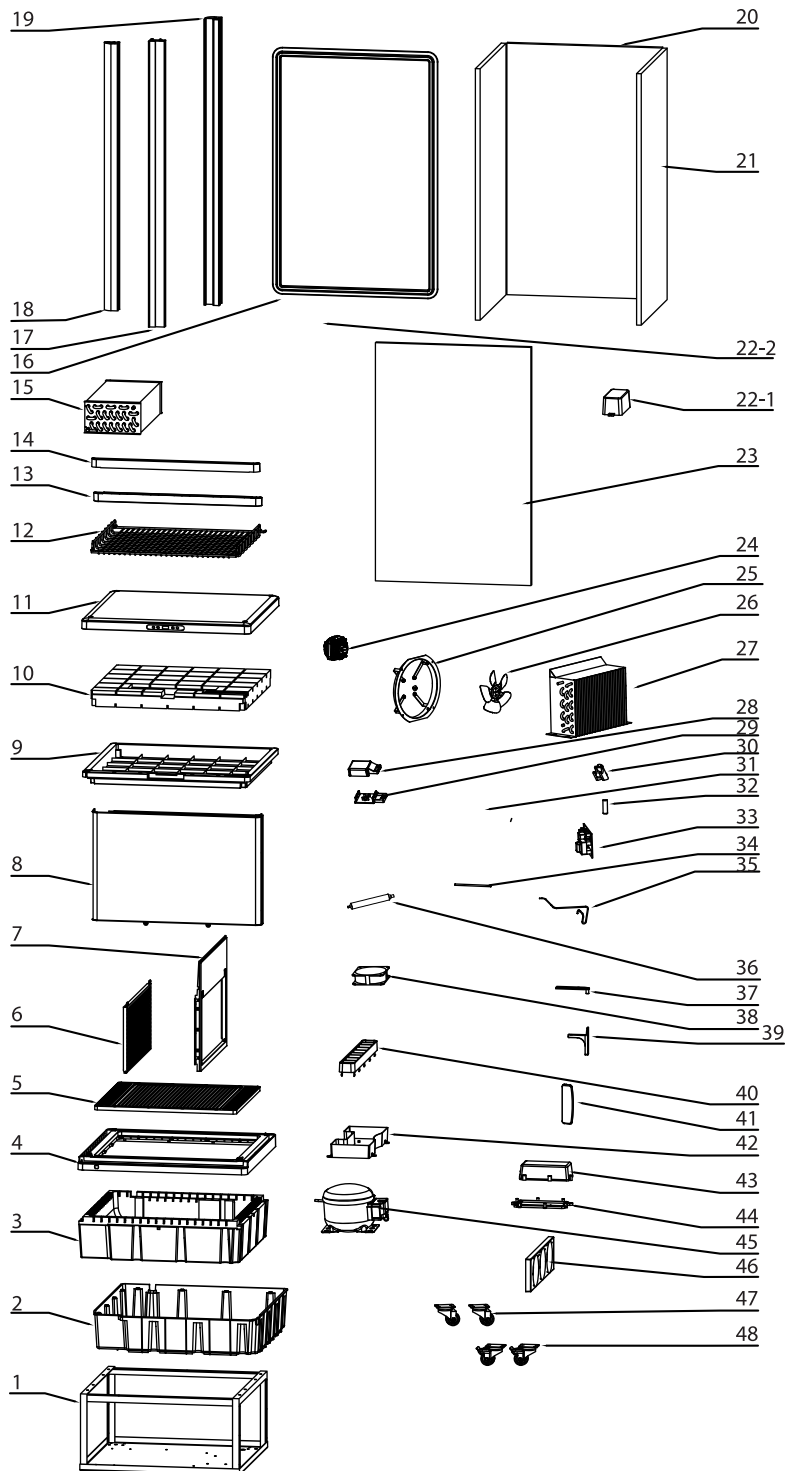

Parts Breakdown

Model **RS-CN-0500** 34874

Parts Breakdown

Model RS-CN-0500 34874

Item No.	Description	Position	Item No.	Description	Position	Item No.	Description	Position
60908	Base for 34874	1	60925	Left and Right Door Frame for 34874	18	60143	Filling Pipe for 34874	34
60909	Plastic Base of Evaporator for 34874	2	60926	Rear Pole for 34874	19	60941	Evaporator Pipe for 34874	35
60910	Foam Base for Evaporator for 34874	3	60927	Rear Glass for 34874	20	79319	Dry Filter for 34874	36
60911	Inner Ventilated Tray for 34874	4	60928	Side Glass for 34874	21	30587	Upper Gemel for 34874	37
60912	Outer Ventilated Tray for 34874	5	60595	LED Transformer for 34874	22-1	60944	Motor of Evaporator for 34874	38
60913	Inner Enclosure Frame for 34874	6	60929	LED Light for 34874	22-2	60945	Stiffener for 34874	39
60914	Outer Enclosure Frame for 34874	7	60930	Door Glass for 34874	23	60946	Air Outlet Cover for 34874	40
60915	Rear Grill for 34874	8	60931	Motor of Evaporator for 34874	24	60947	Door Handle for 34874	41
60916	Light Ceiling for 34874	9	60932	Flange for 34874	25	60948	Water Receiver for 34874	42
60917	Foam of Light Ceiling for 34874	10	60933	Fan Blade of Condenser for 34874	26	60137	Controller Box for 34874	43
60918	Outer Plastic Panel for 34874	11	60934	Condenser for 34874	27	60136	Controller Panel for 34874	44
AC195	Shelf for 34874	12	79359	Cover of Junction Box for 34874	28	60949	Compressor for 34874	45
60920	Bottom Door Frame for 34874	13	61244	Terminal Box for 34874	29	60950	Motor Bracket for 34874	46
60921	Upper Door Frame for 34874	14	45107	Shelf Clips for 34874	30	60561	Rear Wheels for 34874	47
60922	Evaporator for 34874	15	79290	Power Cord for 34874	31	60562	Front Wheels for 34874	48
60923	Door Gasket for 34874	16	30606	Door Pin for 34874	32			
60924	Front Poles of Shelves for 34874	17	60939	Digital Controller for 34874	33			