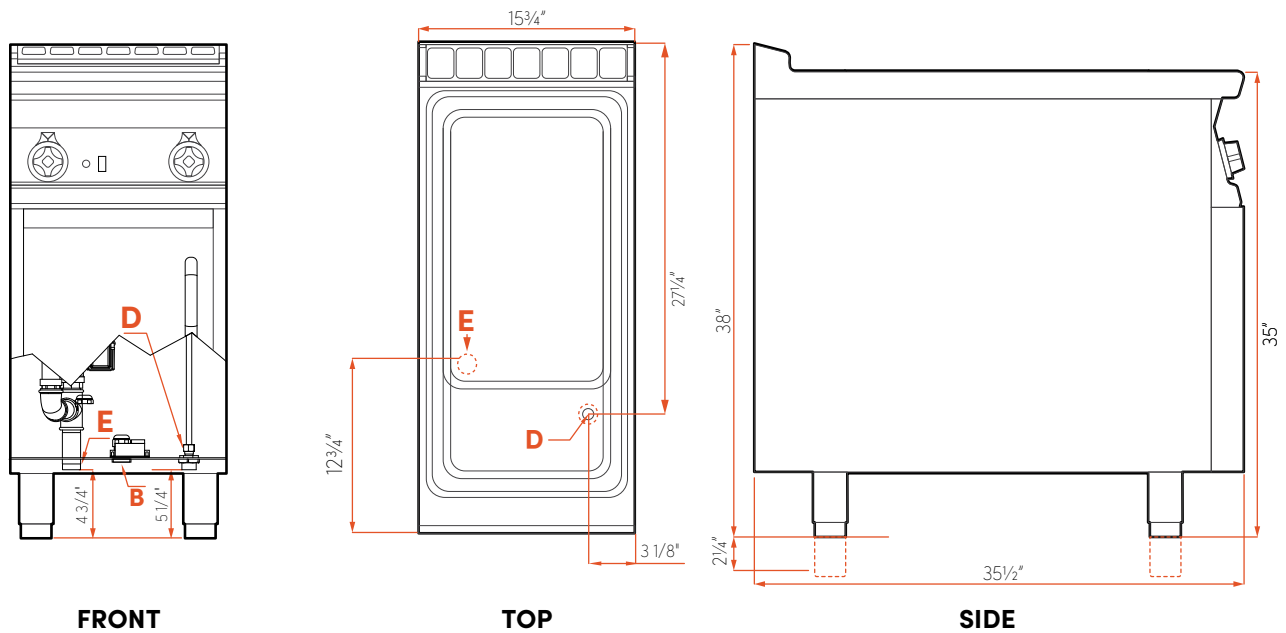

E94 - Electric Pasta Cooker

Model	Total Power (Kw)	Electrical Information					
		Voltage	Phase	Amps	Cable length	Cable type	
E94	13.5 Kw	208/240V	3 Phase	33.5	4' / 122cm	4x12AWG	
E94W	13.5 Kw	208/240V	3 Phase	33.5	4' / 122cm	4x12AWG	

Model	WxDxH (in)			WxDxH (cm)			Weight (Lbs)	Weight (Kg)	
	E94	15.7	35.4	38.0	40	90	96.5	113	51
E94W	15.7	35.4	38.0	40	90	96.5	113	51	

Model	Packaging	WxDxH (in)			WxDxH (cm)			Weight (Lbs)	Weight (Kg)		
		E94	Pallet	17.7	37.4	44.1	45	95	112	126	57
E94W	Pallet	17.7	37.4	44.1	45	95	112	126	57		

	Connection Type	Connection Size
B	Electrical Connection	Supplied Cord
D	Water Connection	3/4" NPTM
E	Water Drainage	1" NPTF

Adjustable legs allow the pasta cooker to be raised or lowered by 2.3" (58mm). All connections will raise or lower by the amount that the legs are adjusted.