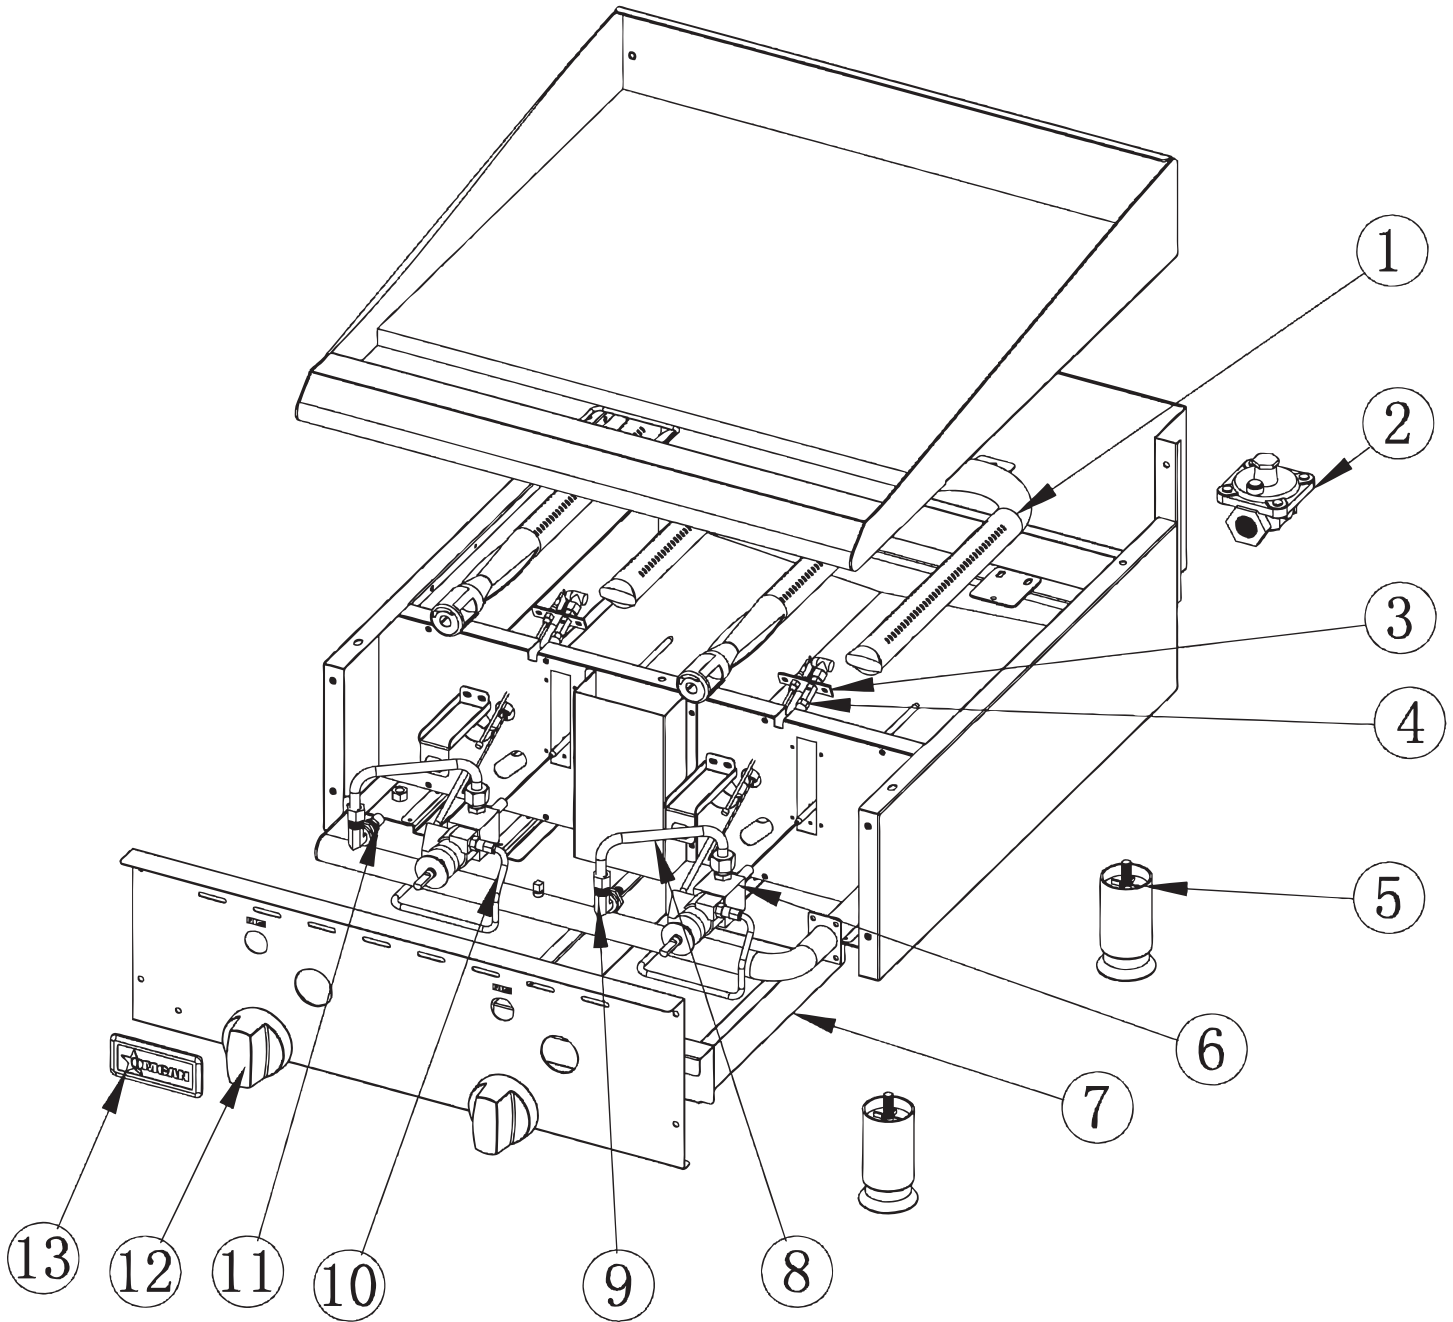

Parts Breakdown

Model **CE-CN-G24TPF** 43017

Parts Breakdown

Model CE-CN-G24TPF 43017

Item No.	Description	Position	Item No.	Description	Position	Item No.	Description	Position
73092	Burner for 43017	1	72411	Thermostat Valve for 43017	6	72416	Orifice 41 # NAT for 43017	11
72407	Regulator for 43017	2	72412	Tray for 43017	7	43315	Red Dial for Thermostat Control for 43017	12
72408	Flame Device System (Exclude Injector) for 43017	3	72413	Main Pipe Assy. for 43017	8	43313	Name Badge for Omcan for 43017	13
72409	ODS Injector-0.45 NAT for 43017	4	63534	Orifice Connection (Front) for 43017	9	43306	Conversion Kits for 43017	14
72410	Foot for 43017	5	72415	Pilot Pipe Assy. for 43017	10			