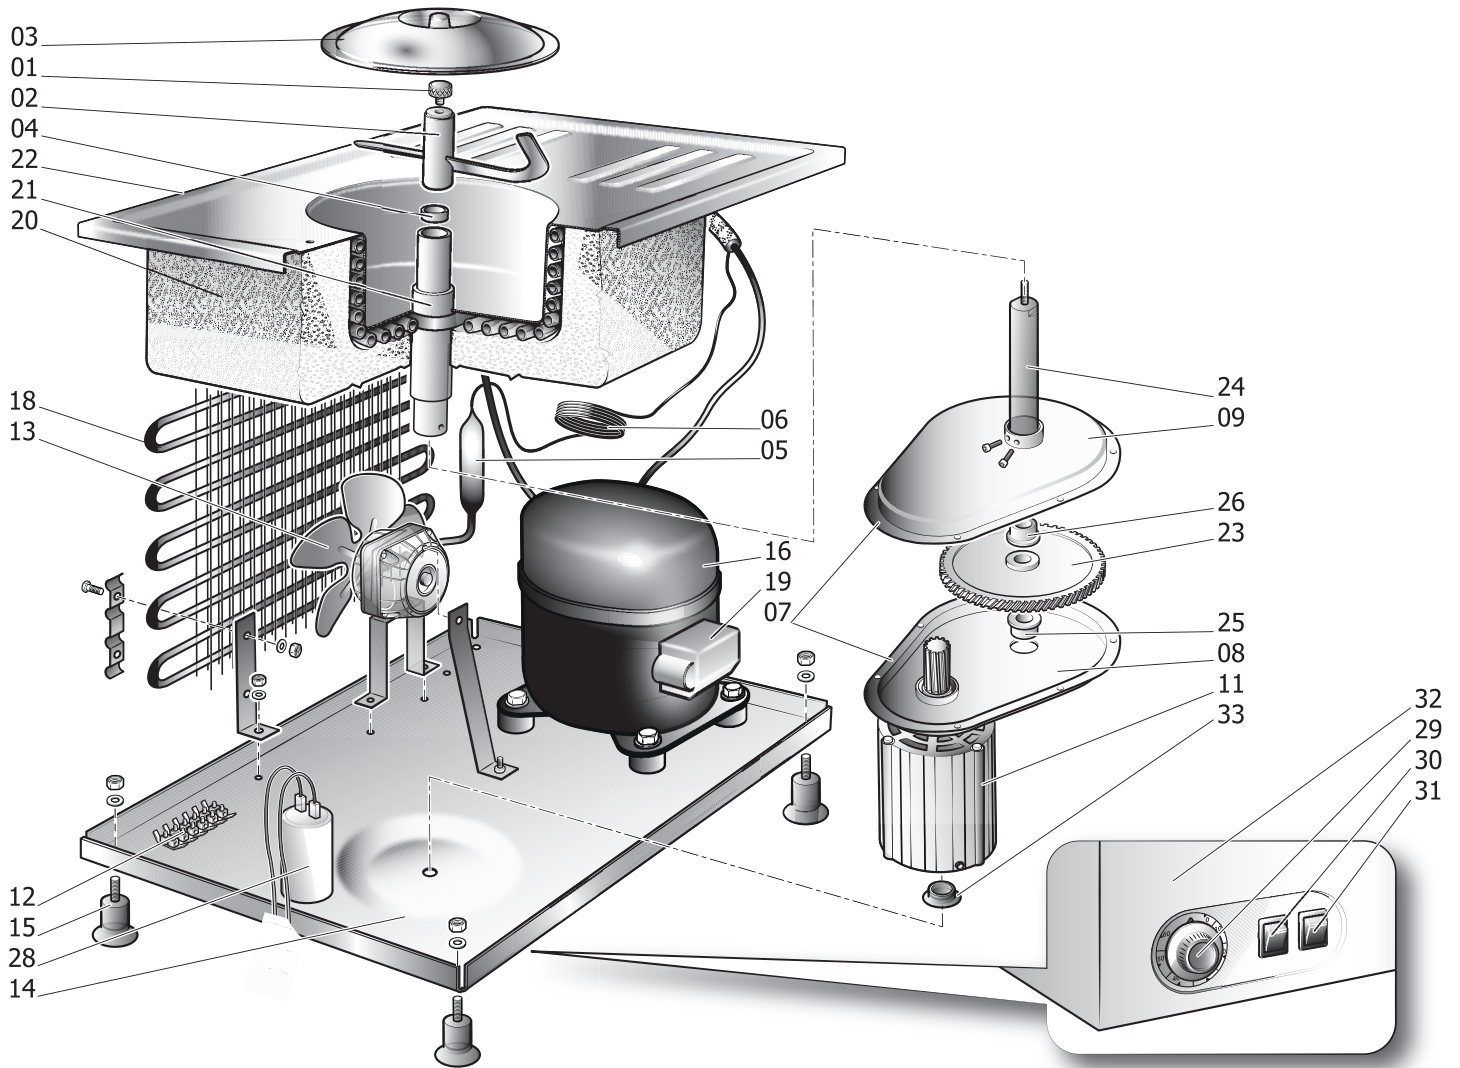

# Parts Breakdown

Model FR-IT-0003 58179

# Parts Breakdown

---

## Model FR-IT-0003 58179

Item No.	Description	Position	Item No.	Description	Position	Item No.	Description	Position
AP568	Paddle Nut for 58179	01	AP576	Fan Motor for 58179	13	AP584	Bush B for 58179	26
AP569	Paddle for 58179	02	AP577	Foot for 58179	15	AP585	Capacitor for 58179	28
AP570	Lid for 58179	03	AP578	Compressor for 58179	16	AP586	Timer for 58179	29
AP571	Shaft Sleeve Bush for 58179	04	AP579	Compressor Electric Parts for 58179	19	AP587	Churn Switch for 58179	30
AP572	Complete Gearbox for 58179	07	AP580	Shaft Sleeve for 58179	21	AP588	Chill Switch for 58179	31
AP573	Lower GB Plate for 58179	08	AP581	Gearwheels for 58179	23	AP589	Motor Support for 58179	33
AP574	Upper GB Plate for 58179	09	AP582	Shaft for 58179	24			
AP575	Motor for 58179	11	AP583	Bush A for 58179	25			