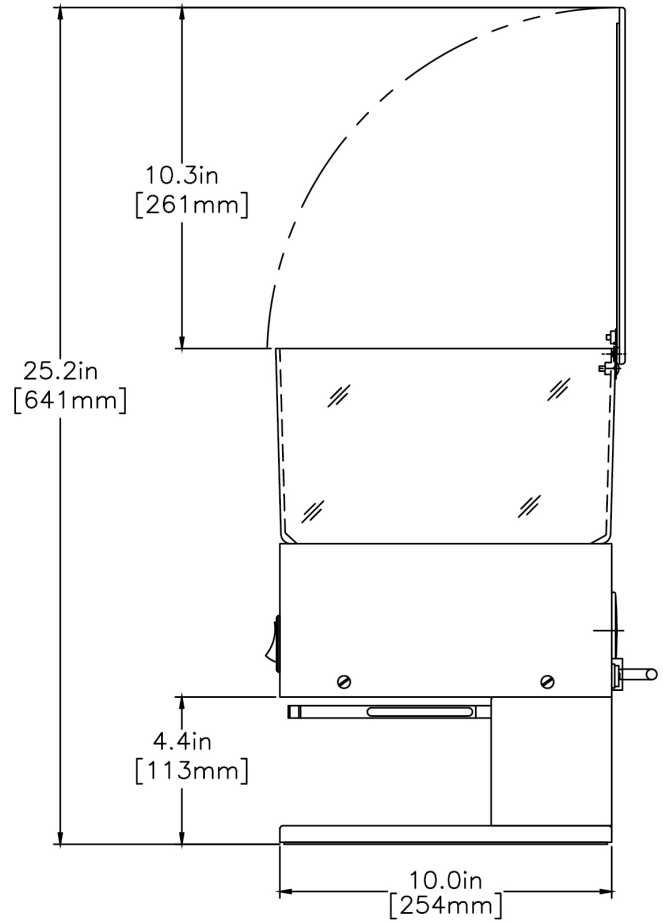

LPG SST

Height: 15.1" (38.4cm) Width: 8.6" (21.8cm) Depth: 10.0" (25.4cm)

- Large, clear bean hopper merchandises 6 lb (2.72kg) of fresh regular, decaf or specialty coffee beans
- Easy access on back for grind weight adjustment
- Four year warranty on grinding burrs
- Just 8.64" (21.95cm) wide and a low profile height of 15.1" (38.4cm)
- Powered by quiet, high torque motor
- Professional grind provided by large 3.19" (8.1cm) diameter burrs powered by quiet, low speed, high torque motor

Agency:

Specifications

Product #: 20580.0001

Finish: Stainless

Hoppers: One

Hopper Capacity: 6.00 lbs (2.722 kgs)

Electrical & Capacity

Volts*	Amps	Watts	Cord Attached	Plug Type	8oz cups/hr 236ml cups/hr	Input H ² O Temp.	Phase	# Wires plus Ground	Hertz
120	3	360	Yes	NEMA 5-15P	-	60°F (15.5°C)	1	2	60

Last Updated:
01/27/2025

	Unit			Shipping				
	Height	Width	Depth	Height	Width	Depth	Weight	Volume
English	15.1 in.	8.6 in.	10.0 in.	23.8 in.	12.9 in.	15.0 in.	22.550 lbs	2.654 ft ³
Metric	38.4 cm	21.8 cm	25.4 cm	60.3 cm	32.7 cm	38.1 cm	10.229 kgs	0.075 m ³