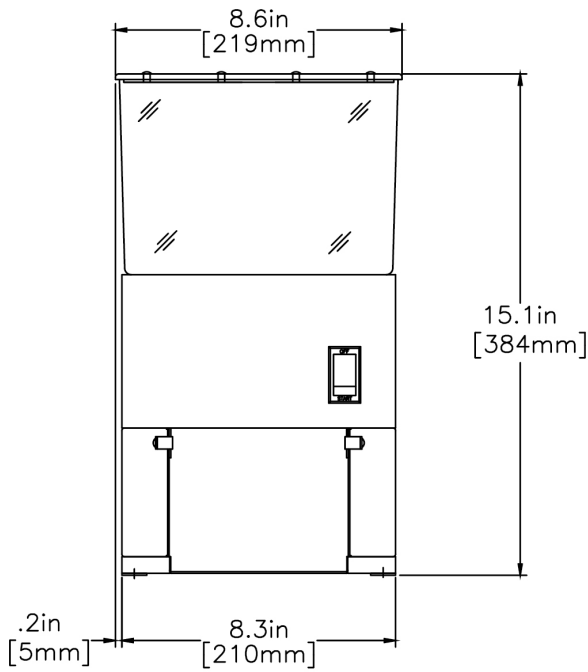

Agency:

Specifications

Product #: 20580.0001

Finish: Stainless

Hoppers: One

Hopper Capacity: 6.00 lbs (2.722 kgs)

Electrical & Capacity

Volts*	Amps	Watts	Cord Attached	Plug Type	8oz cups/hr 236ml cups/hr	Input H ² O Temp.	Phase	# Wires plus Ground	Hertz
120	3	360	Yes	NEMA 5-15P	-	60°F (15.5°C)	1	2	60

Last Updated:
01/27/2025

	Unit			Shipping				
	Height	Width	Depth	Height	Width	Depth	Weight	Volume
English	15.1 in.	8.6 in.	10.0 in.	23.8 in.	12.9 in.	15.0 in.	22.550 lbs	2.654 ft ³
Metric	38.4 cm	21.8 cm	25.4 cm	60.3 cm	32.7 cm	38.1 cm	10.229 kgs	0.075 m ³