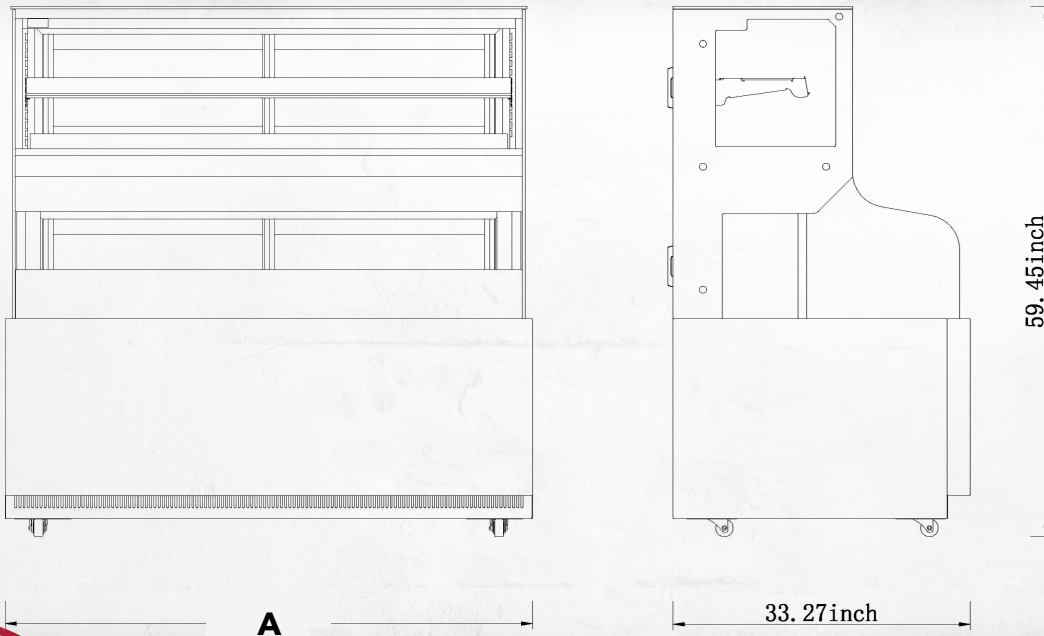

CGOSM SERIES 60

STRAIGHT SIDE OPEN AIR COMBO MERCHANDISERS

MODEL		Product Dimensions					Shipping Dimensions				Doors	Shelves	HP	AMPS
		Width (A)	Depth (B)	Height (C)	Weight LB/KG	Capac. (L/CuFt)	Width	Depth	Height	Weight LB/KG				
CGOSM-5160	Inch	51.1	33.2	59.4	491.6	461.0	53.9	36.0	64.9	498.2	4.0	1.0	1/4	7.5
	mm	1,300.0	845.0	1,510.0	223.0	16.3	1,370.0	915.0	1,650.0	226.0				
CGOSM-6060	Inch	59.0	33.2	59.4	645.9	536.0	61.8	36.0	64.9	645.9	4.0	1.0	1/4	7.5
	mm	1,500.0	845.0	1,510.0	293.0	18.9	1,370.0	915.0	1,650.0	293.0				
CGOSM-7260	Inch	70.8	33.2	59.4	645.9	651.0	73.6	36.0	64.9	778.2	4.0	1.0	1/3	9.0
	mm	1,800.0	845.0	1,510.0	353.0	23.0	1,870.0	915.0	1,650.0	353.0				

VOLTAGE	NEMA PLUG	CORD LENGTH	REFRIGERANT	TEMPERATURE RANGE	 NEMA 5-15P
110-120~	N5-15P	≥1.8m	R290	0-12C	
				32-53F	

LINE DRAWINGS

EFI Sales Ltd.
Toronto Office & DC
515 Hanlon Creek Blvd.
Guelph, ON, N1C 0A1

EFI Sales Ltd.
Vancouver Office & DC
26895 Gloucester Way
Langley, BC, V4W 3Y3

(888) 565-9920 Toll Free
(519) 822-1895 Toronto
(604) 607-8850 Vancouver